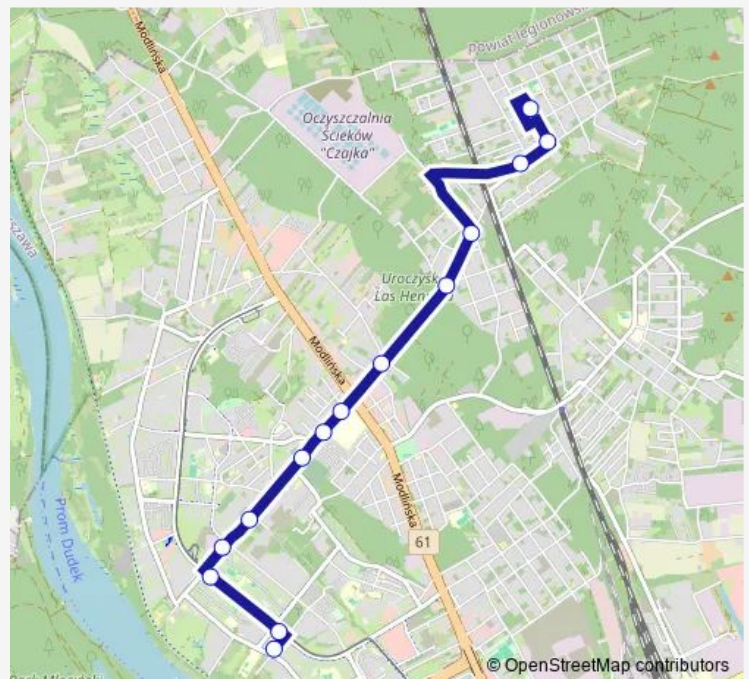

## Route schedule

Choszczówka 01 — Tarchomin 07

Monday 04:57-23:27

Tuesday 04:57-23:27

Wednesday 04:57-23:27

Thursday 04:57-23:27

Friday 04:57-23:27

Saturday 04:57-23:27

## Route info

Direction: Choszczówka 01

Stops: 14

Trip Duration: 0 hour 17 min