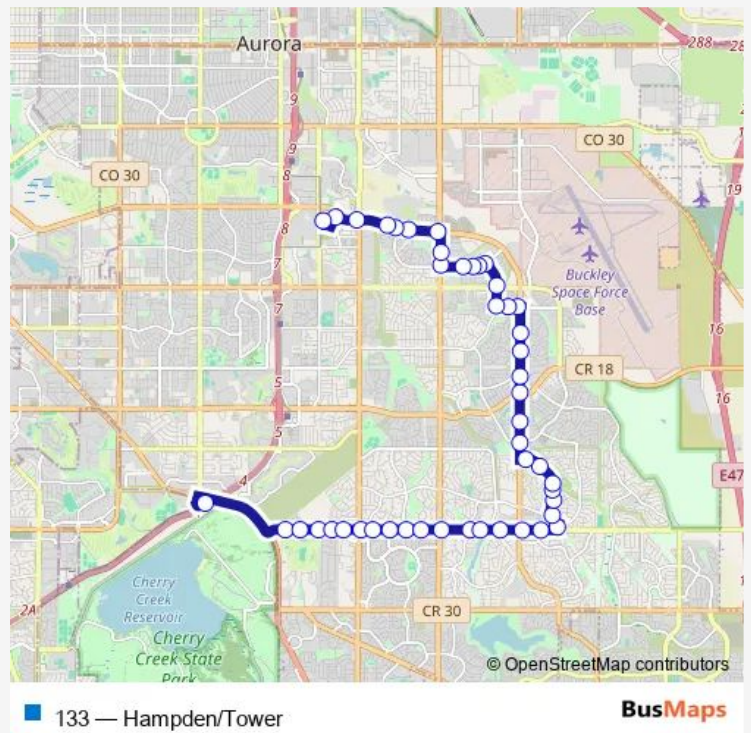

Bus 133 Hampden/Tower

[Go to website](#)

Direction
 Aurora Metro Center Stn Gate B — Nine Mile Station Gate C
 46 stops
[Open route schedule](#)

- Aurora Metro Center Stn Gate B
- Alameda Ave & Alameda Dr
- Alameda Ave & S Chambers Rd
- Alameda Ave & S Joplin St
- Alameda Ave & S Kalispell Way
- Alameda Ave & S Memphis Way
- S Buckley Rd & Alameda Pkwy
- Kentucky Ave & S Buckley Rd
- Kentucky Ave & S Rifle St
- Kentucky Ave & S Salida St
- Kentucky Ave & S Uravan St
- S Uravan St & Tennessee Ave
- S Uravan St & Mississippi Ave
- Louisiana Ave & S Uravan St
- Louisiana Ave & S Yampa Way
- Louisiana Ave & S Tower Rd
- S Tower Rd & Iowa Dr
- S Tower Rd & Mexico Pl
- S Tower Rd & Evans Ave
- S Tower Rd & Iliff Ave
- S Tower Rd & Dickenson Pl

Route schedule

Aurora Metro Center Stn Gate B — Nine Mile Station Gate C

Monday	05:10-00:07 ⁺¹
Tuesday	05:10-00:07 ⁺¹
Wednesday	05:10-00:07 ⁺¹
Thursday	05:10-00:07 ⁺¹
Friday	05:10-00:07 ⁺¹
Saturday	05:08-00:06 ⁺¹
Sunday	05:09-00:07 ⁺¹

Route info

Direction: Aurora Metro Center Stn Gate B
 Stops: 46
 Trip Duration: 0 hour 36 min

S Tower Rd & S Telluride St

Amherst Ave & S Tower Rd

Amherst Ave & Bates Ave

S Ceylon Way & Columbia Pl

S Ceylon Way & S Cathay Cir

Sunday 04:56-00:04⁺¹

Route info

Direction: Nine Mile Station Gate C

Stops: 47

Trip Duration: 0 hour 34 min

S Tower Rd & S Telluride St

S Tower Rd & Dickenson Pl

S Tower Rd & Iliff Ave