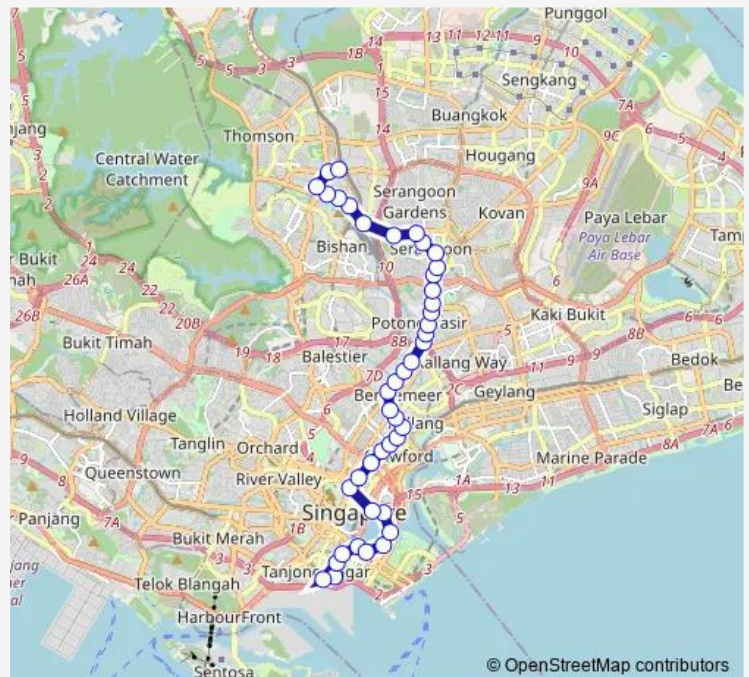

Thursday 06:30

Friday 06:30

Saturday 06:30

Sunday 06:30

Route info

Direction: Shenton Way Ter

Stops: 42

Trip Duration: 1 hour 11 min

Thursday 05:30

Friday 05:30

Saturday 05:30

Sunday 05:30

Route info

Direction: Ang Mo Kio Int

Stops: 44

Trip Duration: 1 hour 11 min