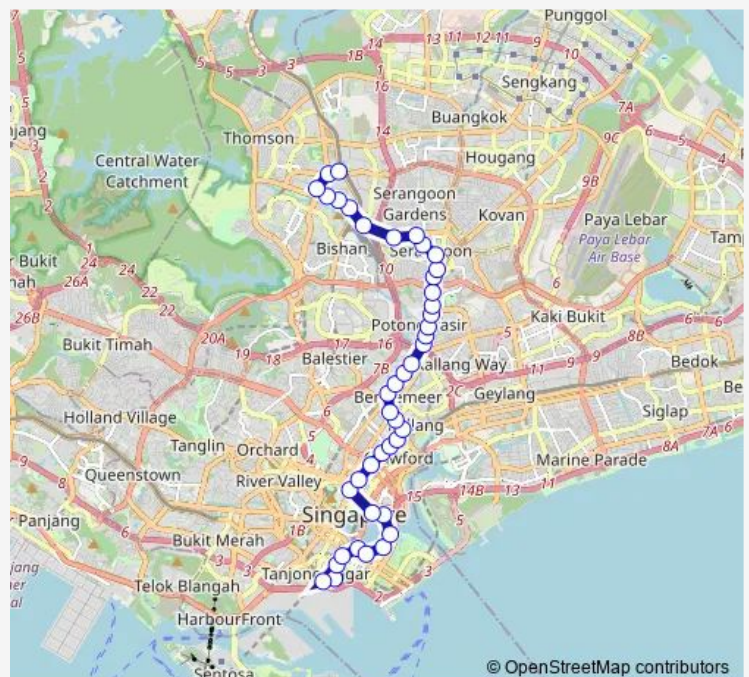

Thursday 06:30

Friday 06:30

Saturday 06:30

Sunday 06:30

Route info

Direction: Shenton Way Ter

Stops: 42

Trip Duration: 1 hour 11 min

Thursday 05:30

Friday 05:30

Saturday 05:30

Sunday 05:30

Route info

Direction: Ang Mo Kio Int

Stops: 44

Trip Duration: 1 hour 11 min