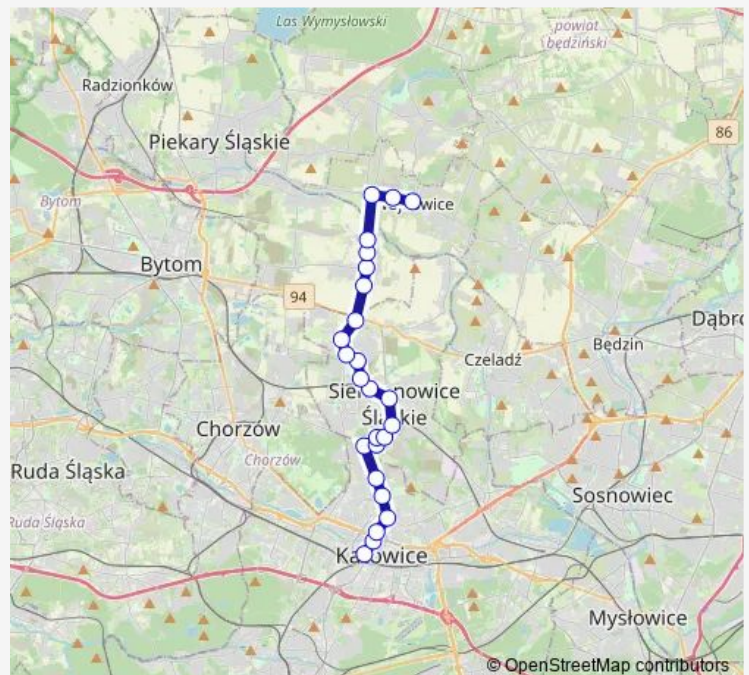

### Route schedule

Wojkowice Park — Katowice Plac Wolności

Monday 05:22-17:52

Tuesday 05:22-17:52

Wednesday 05:22-17:52

Thursday 05:22-17:52

Friday 05:22-17:52

Saturday —

### Route info

Direction: Wojkowice Park

Stops: 25

Trip Duration: 0 hour 43 min

133

BusMaps

Koszutka Morcinka

Katowice Chorzowska

## Route info

Direction: Wojkowice Park

Stops: 25

Trip Duration: 0 hour 43 min