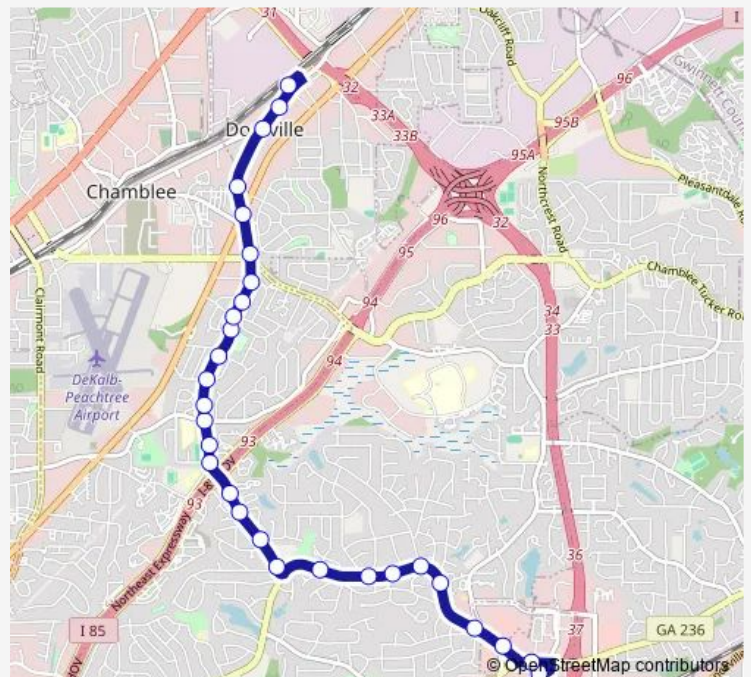

Shallowford RD NE @ Woodside Way

Shallowford RD NE @ Whispering Hills Dr

Shallowford RD NE @ Shallowford Pl

Shallowford RD NE @ Beverly Hills Dr

Route schedule

RANCHWOOD DR @ WEEMS RD — Doraville Station

Monday 04:52-22:56

Tuesday 04:52-22:56

Wednesday 04:52-22:56

Thursday 04:52-22:56

Friday 04:52-22:56

Saturday 05:53-22:55

Sunday 05:53-22:55

Route info

Direction: RANCHWOOD DR @ WEEMS RD

Stops: 29

Route Duration: 0 hour 19 min

133 — Shallowford Road

Shallowford RD NE @ Ortega Way

Shallowford RD NE @ Laventure Dr

Shallowford RD NE @ Addison Dr

Shallowford RD @ Buford Hwy

Shallowford RD @ 3552

Trip Duration: 0 hour 20 min

BRIARCLIFF RD @ HENDERSON MILL RD

BRIARCLIFF RD @ LAVISTA RD

RANCHWOOD DR @ WEEMS RD

133 Bus time schedules and route maps are available in an offline PDF at busmaps.com. Use the busmaps.com website to see live bus times, train schedule or subway schedule, and step-by-step directions for all public transit in Decatur