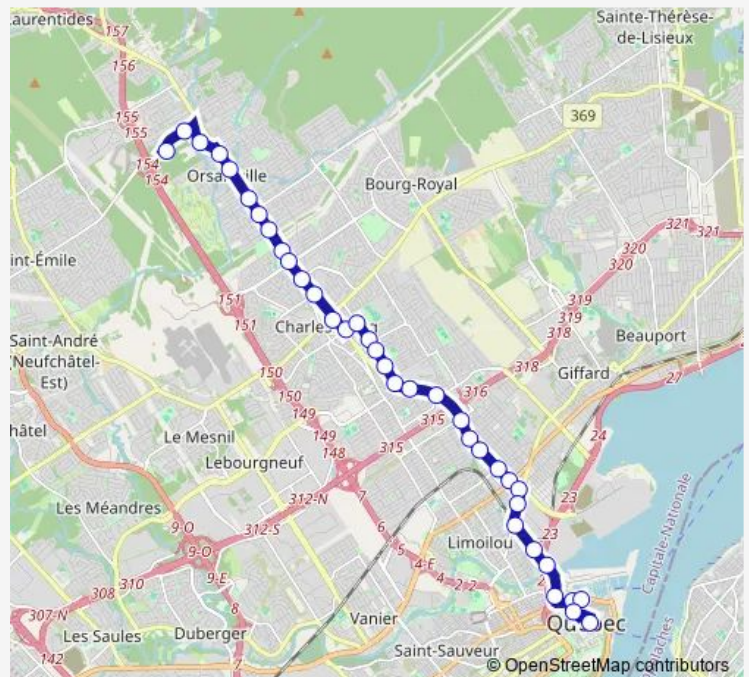

46e Rue

Route schedule

T. de la Faune — Hôtel de ville

Monday 06:41-08:16

Tuesday 06:41-08:16

Wednesday 06:41-08:16

Thursday 06:41-08:16

Friday 06:41-08:16

Saturday —

Sunday —

Route info

Direction: T. de la Faune

Stops: 36

Trip Duration: 0 hour 39 min

41e Rue/3092

26e Rue

Friday 15:34-17:35

Saturday —

Sunday —

Route info

Direction: Palais Montcalm

Stops: 35

Trip Duration: 0 hour 43 min

J.-Talon/2676