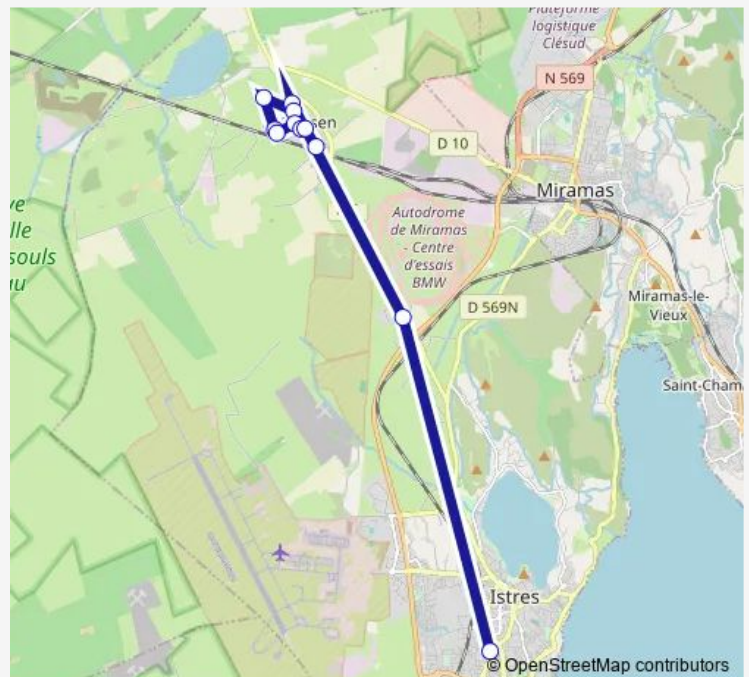

Pommiers

Calameau

Mas Lecque

Coutarel

Daudet

Cec

Lycée Rimbaud

Gare Routière

## Route schedule

Chateau d Eau Entressen — Gare Routière

Monday 07:15

Tuesday 07:15

Wednesday 07:15

Thursday 07:15

Friday 07:15

Saturday —

## Route info

Direction: Chateau d Eau Entressen

Stops: 12

Trip Duration: 0 hour 39 min

133 — Circuit Entressen

**Direction**

Coutarel — Chateau d Eau Entressen

11 stops