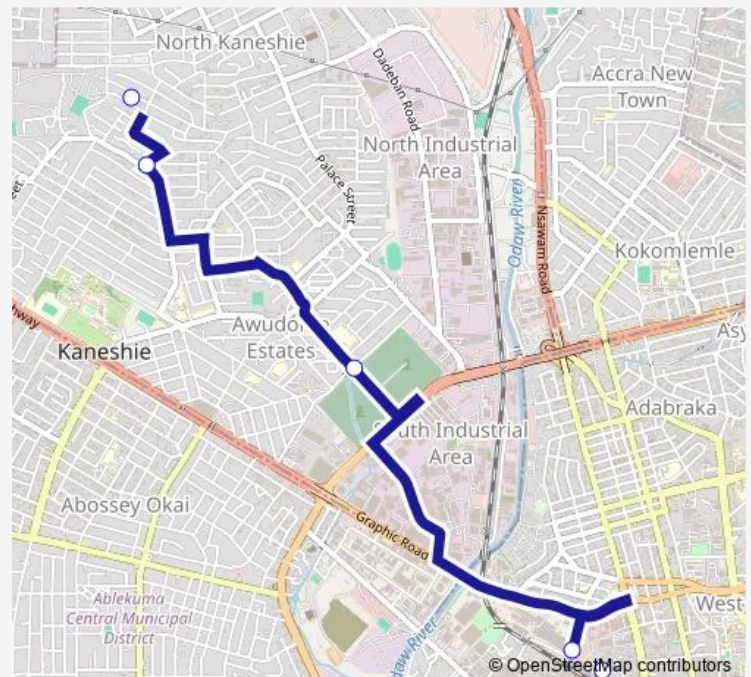

Bus 177b Accra CMB to Bubiashie Ayigbe Town

[Go to website](#)

Direction

Terminal Accra Cmb — Terminal Bubiashie Ayigbe Town

5 stops

[Open route schedule](#)

Terminal Accra Cmb

Curve 177

Cemetery Junction

Terminal Bubiashie Station

Terminal Bubiashie Ayigbe Town

Route schedule

Terminal Accra Cmb — Terminal Bubiashie Ayigbe Town

Monday 11:35

Tuesday 11:35

Wednesday 11:35

Thursday 11:35

Friday 11:35

Saturday 11:35

Sunday 11:35

Route info

Direction: Terminal Accra Cmb

Stops: 5

Trip Duration: 0 hour 27 min

■ 177b — Accra CMB to Bubiashie Ayigbe Town

177b Bus time schedules and route maps are available in an offline PDF at busmaps.com. Use the busmaps.com website to see live bus times, train schedule or subway schedule, and step-by-step directions for all public transit in Accra