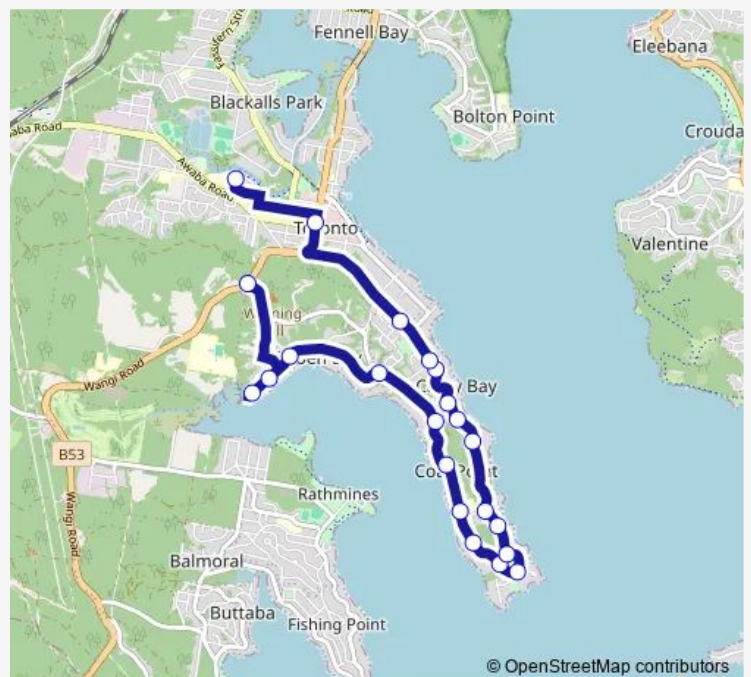

Coal Point Rd At Skye Point Rd

Skye Point Rd Opp Gurramba Reserve

175 Skye Point Rd

Skye Point Rd At Rofe St

Skye Point Rd At Lorrone Cl

Skye Point Rd Before Whitelocke St

Amelia St After Whitelocke St

Excelsior Pde At Exeter St

Thursday 07:25

Friday 07:25

Saturday —

Sunday —

Route info

Direction: Ridge Rd After Mt Waring Rd

Stops: 22

Trip Duration: 0 hour 25 min