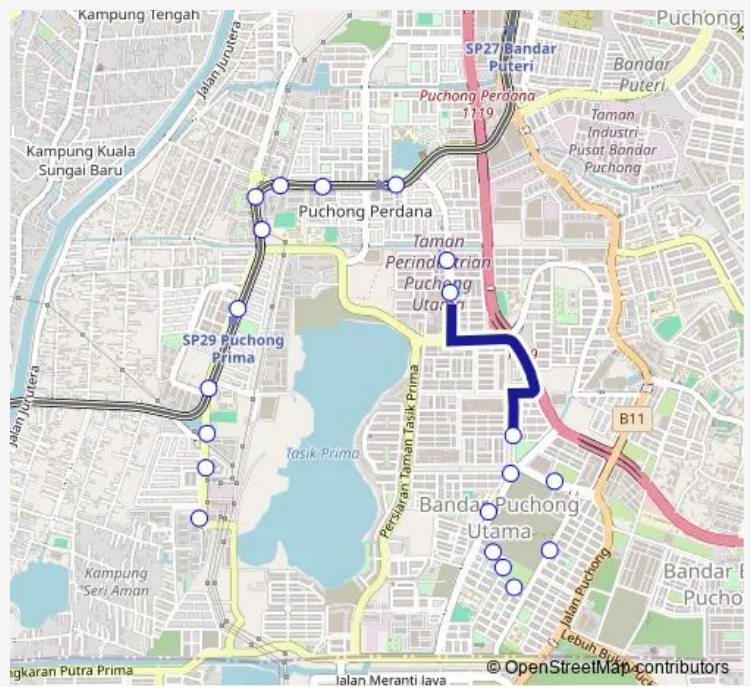

## Route schedule

Terminal Puchong Utama, Jalan PJU 7/5 — Hab Bas Puchong Permai, Pangsapuri Melor (opp.), Persiaran Puhong Permai

Monday	06:00
Tuesday	06:00
Wednesday	06:00
Thursday	06:00
Friday	06:00
Saturday	06:00
Sunday	06:00

## Route info

Direction: Terminal Puchong Utama, Jalan PJU 7/5

Stops: 20

Trip Duration: 17 hour 0 min

T510 — Puchong Prima

Hab Bas Puchong Permai, Pangsapuri Melor (opp.), Per-  
siaran Puhong Permai

## Direction

Hab Bas Puchong Permai, Pangsapuri Melor (opp.), Persiaran Puhong Permai — Terminal Puchong Utama, Jalan PJU 7/5

24 stops

[Open route schedule](#)

Hab Bas Puchong Permai, Pangsapuri Melor (opp.), Persiaran Puhong Permai

## Route info

Direction: Hab Bas Puchong Permai, Pangsapuri Melor (opp.), Persiaran Puhong Permai

Stops: 24

Trip Duration: 17 hour 0 min

T510 Bus time schedules and route maps are available in an offline PDF at [busmaps.com](https://busmaps.com). Use the [busmaps.com](https://busmaps.com) website to see live bus times, train schedule or subway schedule, and step-by-step directions for all public transit in Kuala Lumpur