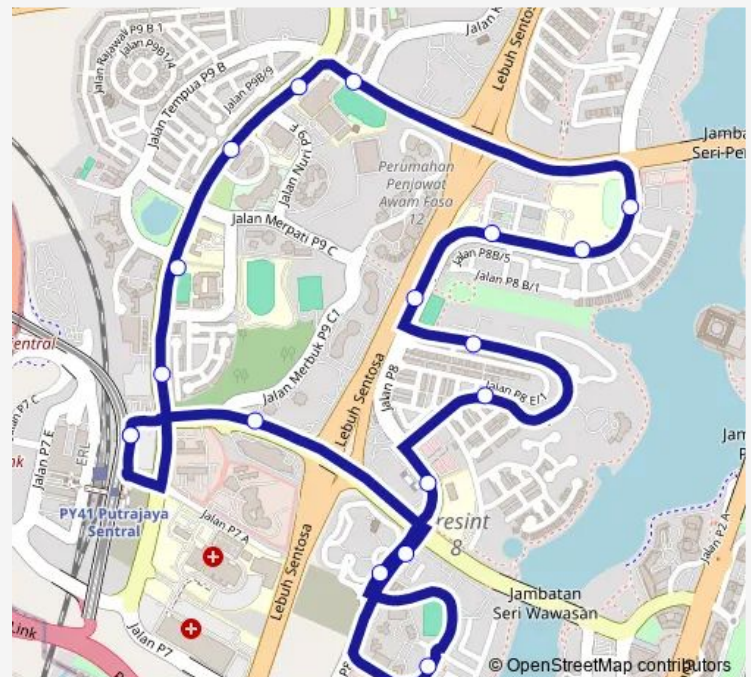

Bus T510

[Go to website](#)

Direction

MRT Putrajaya Sentral — MRT Putrajaya Sentral

18 stops

[Open route schedule](#)

MRT Putrajaya Sentral

Macc (Opp)

Perumahan Penjawat Awam P8 8R2 (Barat)

Tamara Residence Presint 8

Apartment Presint 8 Fasa 4c

SK Putrajaya Presint 8 (2) (Barat)

Taska Presint P8e

Aura Residence

(M1) Aura Residence P8 (Barat)

Dewan Serbaguna Presint 8

Kompleks Sekolah Putrajaya Presint 8

Kelab Tasik Putrajaya

SK Putrajaya P9 (1) (Timur)

Kompleks Sekolah Putrajaya Presint 9

Medan Selera Presint 9

SK Putrajaya Presint 9 (2)

Cenderawasih P9a

MRT Putrajaya Sentral

Route schedule

MRT Putrajaya Sentral — MRT Putrajaya Sentral

Monday 06:00-23:30

Tuesday 06:00-23:30

Wednesday 06:00-23:30

Thursday 06:00-23:30

Friday 06:00-23:30

Saturday 06:00-23:30

Sunday 06:00-23:30

Route info

Direction: MRT Putrajaya Sentral

Stops: 18

Trip Duration: 0 hour 20 min

T510

BusMaps