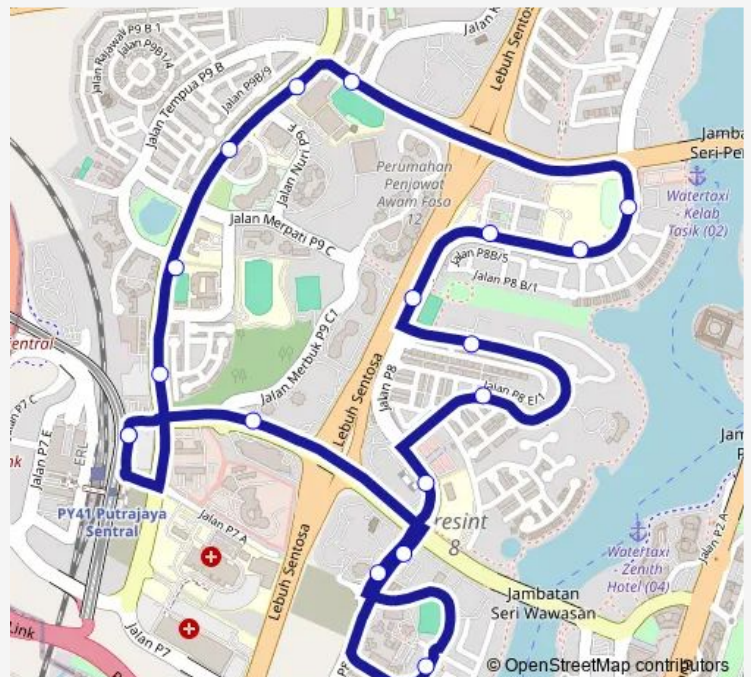

Route schedule

MRT Putrajaya Sentral — MRT Putrajaya Sentral

Monday	06:00-23:30
Tuesday	06:00-23:30
Wednesday	06:00-23:30
Thursday	06:00-23:30
Friday	06:00-23:30
Saturday	06:00-23:30
Sunday	06:00-23:30

Route info

Direction: MRT Putrajaya Sentral

Stops: 18

Trip Duration: 0 hour 30 min

T510

T510 Bus time schedules and route maps are available in an offline PDF at busmaps.com. Use the busmaps.com website to see live bus times, train schedule or subway schedule, and step-by-step directions for all public transit in Kuala Lumpur