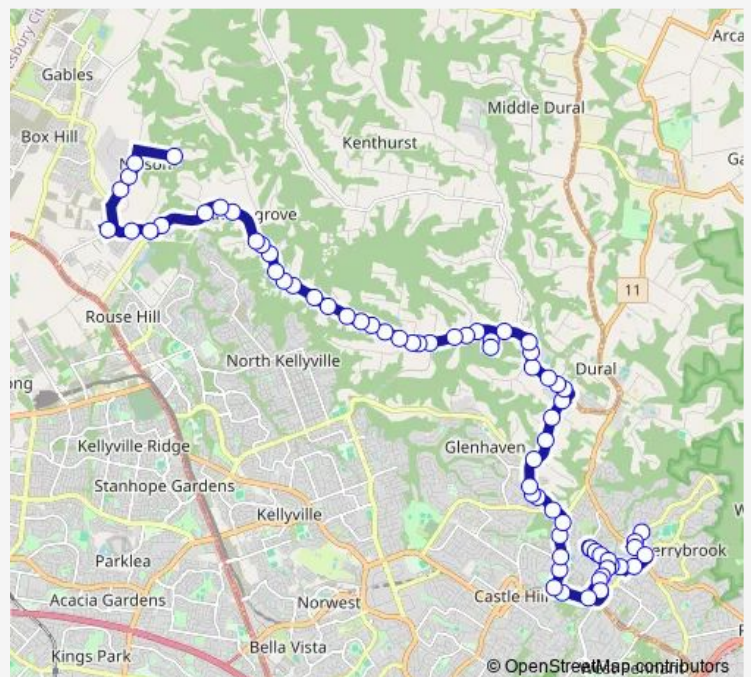

72 stops

[Open route schedule](#)

Cherrybrook Technology High School, Purchase Rd

Purchase Rd At Tennyson Cl

New Line Rd After Purchase Rd

New Line Rd Before Shepherds Dr

County Dr Opp Darlington Dr

Woodgrove Av Opp Greywood St

Woodgrove Av Before David Rd

David Rd After Westminster Dr

David Rd Opp Longworth Cres

David Rd Before Westminster Dr

David Rd Before Longworth Cres

David Rd At Longworth Cres

David Rd At Erlestoke Pl

David Rd Before Woodgrove Av

David Rd After Woodgrove Av

David Rd After Haven Ct

David Rd At Milford Gr

Treetops Rd Opp Forest Cl

Castle Hill Rd After Highs Rd

Castle Hill Rd Before Old Northern Rd

Route schedule

Cherrybrook Technology High School, Purchase Rd — Blind Rd At Burrawong Dr

Monday	15:20
Tuesday	15:20
Wednesday	15:20
Thursday	15:20
Friday	15:20
Saturday	—
Sunday	—

Route info

Direction: Cherrybrook Technology High School, Purchase Rd

Stops: 72

Trip Duration: 1 hour 12 min

3550 — Cherrybrook Technology HS to Blind Rd at Burrawong Dr via The Hills Grammar School