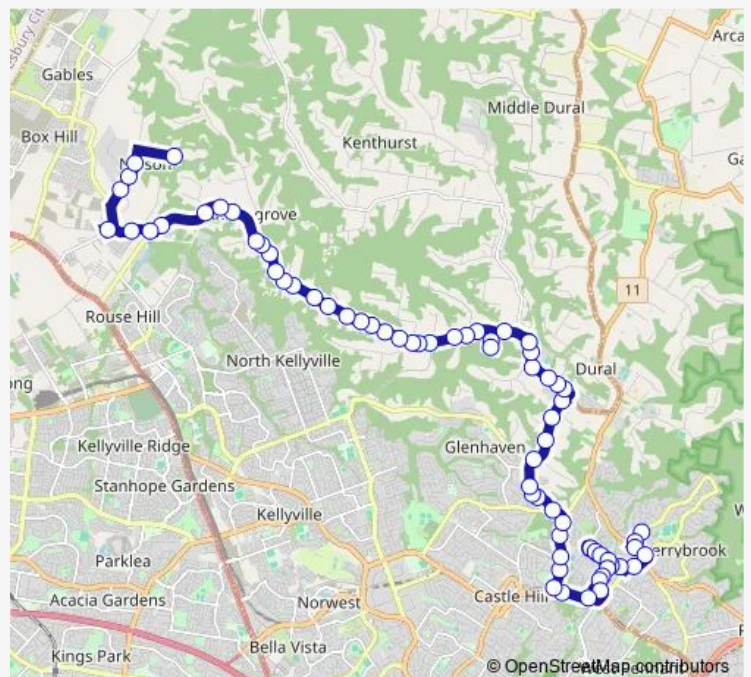

Woodgrove Av Before David Rd

David Rd After Westminster Dr

David Rd Opp Longworth Cres

David Rd Before Westminster Dr

David Rd Before Longworth Cres

David Rd At Longworth Cres

David Rd At Erlestoke Pl

David Rd Before Woodgrove Av

David Rd After Woodgrove Av

David Rd After Haven Ct

David Rd At Milford Gr

Treetops Rd Opp Forest Cl

Castle Hill Rd After Highs Rd

Castle Hill Rd Before Old Northern Rd

Route schedule

Cherrybrook Technology High School, Purchase Rd — Blind Rd At Burrawong Dr

Monday	15:20
Tuesday	15:20
Wednesday	15:20
Thursday	15:20
Friday	15:20
Saturday	—
Sunday	—

Route info

Direction: Cherrybrook Technology High School, Purchase Rd

Stops: 72

Trip Duration: 1 hour 12 min

3550 — Cherrybrook Technology HS to Blind Rd at Burrawong Dr via The Hills Grammar School