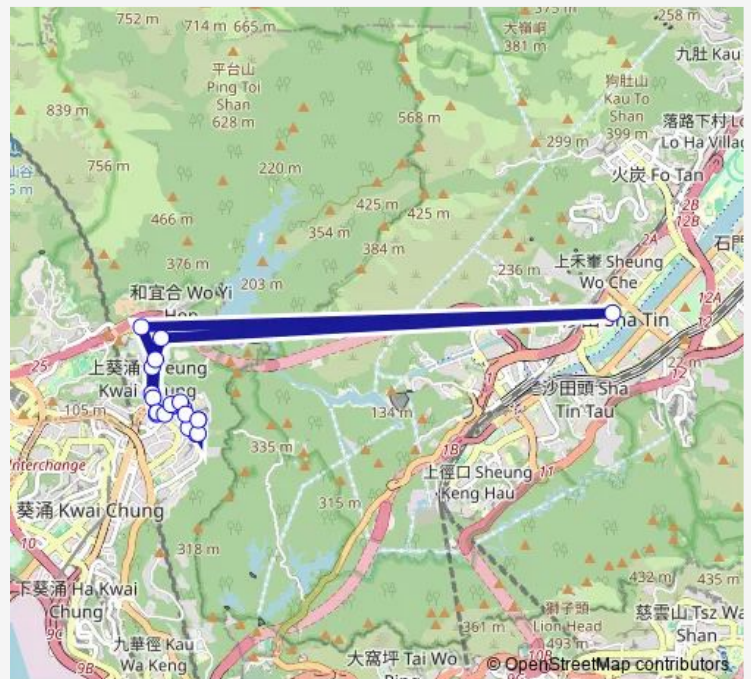

Route schedule

ON YAM ESTATE BUS TERMINUS — ON YAM ESTATE BUS TERMINUS

Monday	06:00-23:28
Tuesday	06:00-23:28
Wednesday	06:00-23:28
Thursday	06:00-23:28
Friday	06:00-23:28
Saturday	06:00-23:28
Sunday	06:00-23:28

Route info

Direction: ON YAM ESTATE BUS TERMINUS

Stops: 20

Trip Duration: 0 hour 34 min

403A — ON YAM ON Chuk Street - SHA TIN TAM KON PO Street (Circular) **BusMaps**

WO YI HOP ROAD, OPPOSITE FUNG SHUE HOUSE OF
LEI MUK SHUE ESTATE

Thursday 07:25

Friday 07:25

Saturday —

Sunday —

Route info

Direction: LEI MUK ROAD NEAR SHEK YAM SHOPPING CENTRE

Stops: 16

Trip Duration: 0 hour 31 min