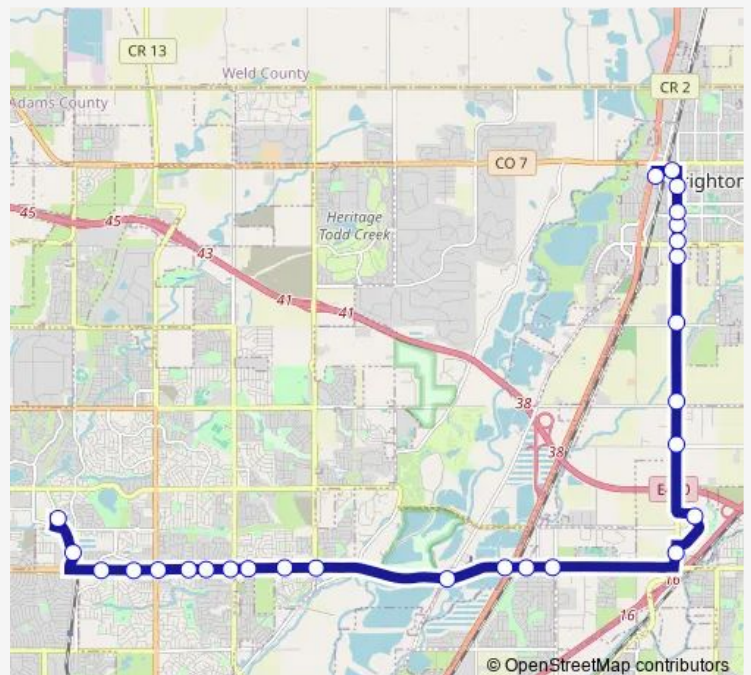

120th Ave & Quebec St

120th Ave & Brighton Rd

120th Ave & US 85

120th Ave & Moline St

120th Ave & Peoria St

Sable Blvd & 120th Ave

Adams County Pkwy & Valente Dr

Sable Blvd & 132nd Ave

Sable Blvd & 136th Ave

Sable Blvd & 144th Ave

Sable Blvd & Bromley Ln

Route schedule

Eastlake & 124th Station Gate B — US 85 & Bridge St Pnr

Monday 06:20-23:20

Tuesday 06:20-23:20

Wednesday 06:20-23:20

Thursday 06:20-23:20

Friday 06:20-23:20

Saturday 06:19-23:19

Sunday —

Route info

Direction: Eastlake & 124th Station Gate B

Stops: 27

Trip Duration: 0 hour 30 min

Direction

US 85 & Bridge St Pnr — Eastlake & 124th Station Gate B

28 stops

[Open route schedule](#)

US 85 & Bridge St Pnr

Egbert St & S 4th Ave

S 4th Ave & Skeel St

S 4th Ave & Laurel St