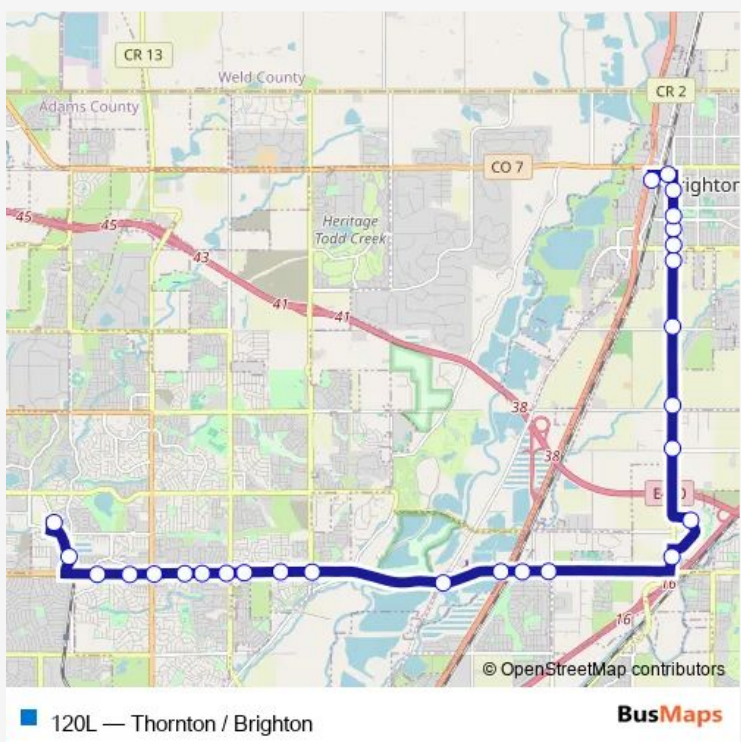

Bus 120L Thornton / Brighton

[Go to website](#)

Direction
 Eastlake & 124th Station Gate B — US 85 & Bridge St PnR
 27 stops
[Open route schedule](#)

- Eastlake & 124th Station Gate B
- 12200 Block Claude Ct
- 120th Ave & York St
- 120th Ave & Madison St
- 120th Ave & Colorado Blvd
- 120th Ave & Birch Dr
- 120th Ave & Fairfax St
- 120th Ave & Holly St
- 120th Ave & Jasmine St
- 120th Ave & Niagara St
- 120th Ave & Quebec St
- 120th Ave & Brighton Rd
- 120th Ave & US 85
- 120th Ave & Moline St
- 120th Ave & Peoria St
- Sable Blvd & 120th Ave
- Adams County Pkwy & Valente Dr
- Sable Blvd & 132nd Ave
- Sable Blvd & 136th Ave
- Sable Blvd & 144th Ave
- Sable Blvd & Bromley Ln

Route schedule
 Eastlake & 124th Station Gate B — US 85 & Bridge St PnR

Monday	06:20-23:20
Tuesday	06:20-23:20
Wednesday	06:20-23:20
Thursday	06:20-23:20
Friday	06:20-23:20
Saturday	06:19-23:19
Sunday	—

Route info
 Direction: Eastlake & 124th Station Gate B
 Stops: 27
 Trip Duration: 0 hour 34 min

S 4th Ave & Bromley Ln

S 4th Ave & Voiles St

S 4th Ave & Jessup St

S 4th Ave & Skeel St

Bush St & S 3rd Ave

US 85 & Bridge St PnR

Wednesday 05:20-22:22

Thursday 05:20-22:22

Friday 05:20-22:22

Saturday 05:26-22:26

Sunday —

Route info

Direction: US 85 & Bridge St PnR

Stops: 28