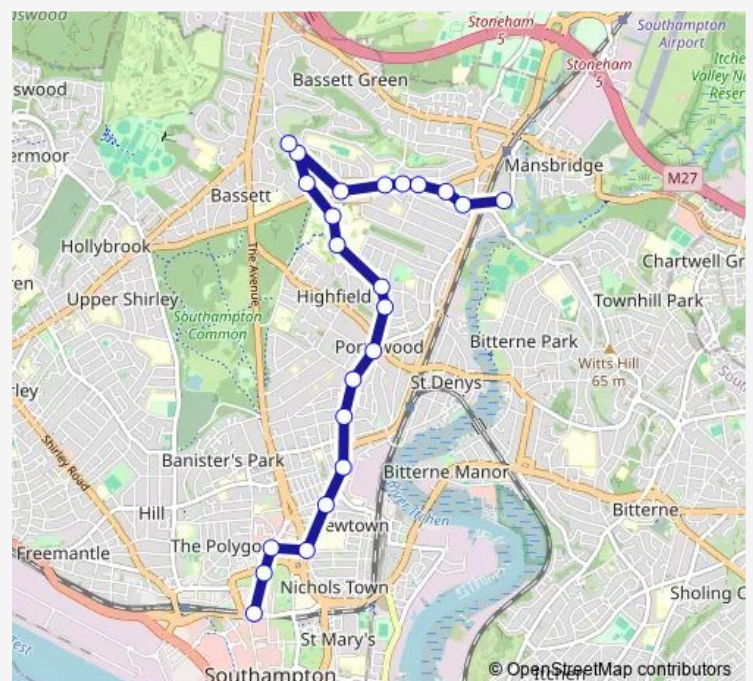

### Direction

Civic Centre — Montefiore House

23 stops

[Open route schedule](#)

Civic Centre

Cenotaph

Giddy Bridge

RSH Hospital

### Route info

Direction: Civic Centre

Stops: 23

Trip Duration: 0 hour 25 min

■ U1N — Southampton Civic Centre - University - Eastleigh

BusMaps

High Road

Montefiore House