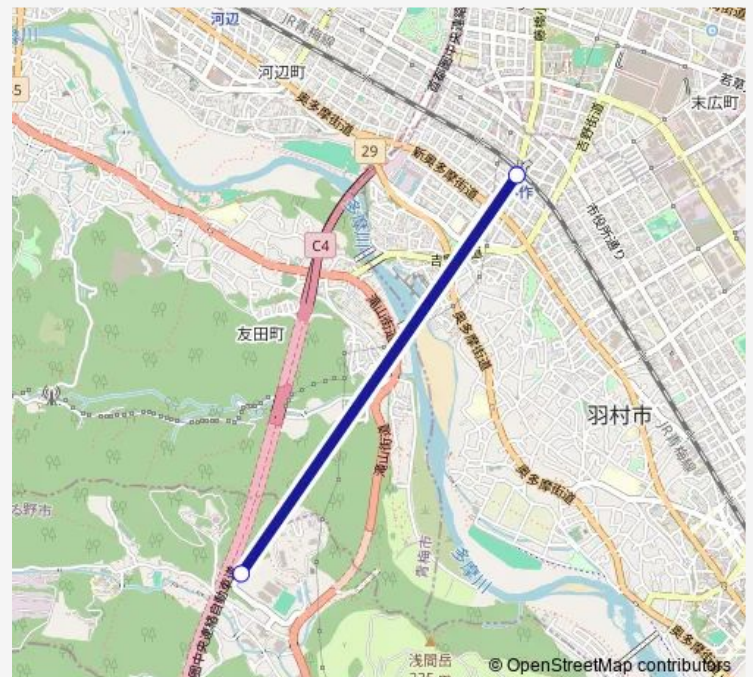

Bus 小作駅-学びの城〔急行〕

[Go to website](#)

Direction

小作駅西口 — 菅生学園学びの城

2 stops

[Open route schedule](#)

小作駅西口

菅生学園学びの城

Route schedule

小作駅西口 — 菅生学園学びの城

Monday 07:24-07:47

Tuesday 07:24-07:47

Wednesday 07:24-07:47

Thursday 07:24-07:47

Friday 07:24-07:47

Saturday 07:36

Sunday —

Route info

Direction: 小作駅西口

Stops: 2

Trip Duration: 0 hour 15 min

■ 小作駅-学びの城〔急行〕

小作駅-学びの城〔急行〕 Bus time schedules and route maps are available in an offline PDF at busmaps.com. Use the busmaps.com website to see live bus times, train schedule or subway schedule, and step-by-step directions for all public transit in Hamura