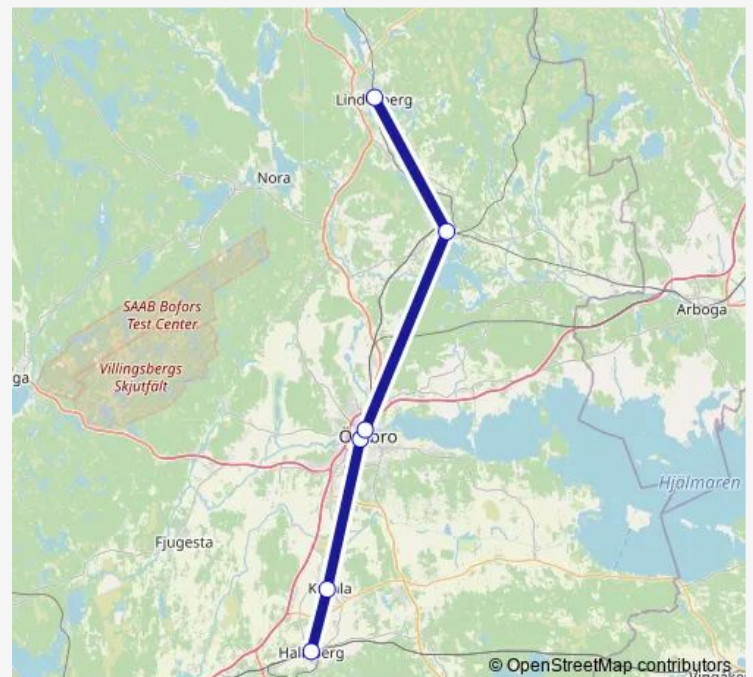

### Direction

undefined — undefined

0 stops

[Open route schedule](#)

### Route schedule

undefined — undefined

Monday	15:01
Tuesday	15:01
Wednesday	15:01
Thursday	15:01
Friday	15:01
Saturday	—
Sunday	—

### Route info

Direction:

Stops: 0

Trip Duration: — min

8218

8218 Long Distance Trains time schedules and route maps are available in an offline PDF at [busmaps.com](https://busmaps.com). Use the [busmaps.com](https://busmaps.com) website to see live bus times, train schedule or subway schedule, and step-by-step directions for all public transit in OErebro