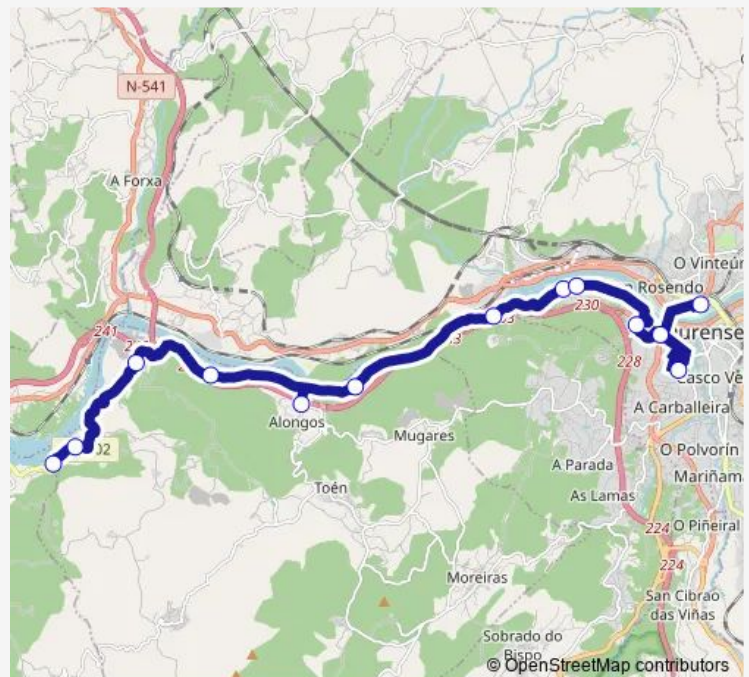

### Route schedule

IES O Couto — Reboreda

Monday 14:10-18:00

Tuesday 14:10

Wednesday 14:10

Thursday 14:10

Friday 14:10

Saturday —

### Route info

Direction: IES O Couto

Stops: 13

Trip Duration: 0 hour 30 min

■ XG605044 — Avda. Vicente Risco-IES O Couto-  
Reboreda

BusMaps