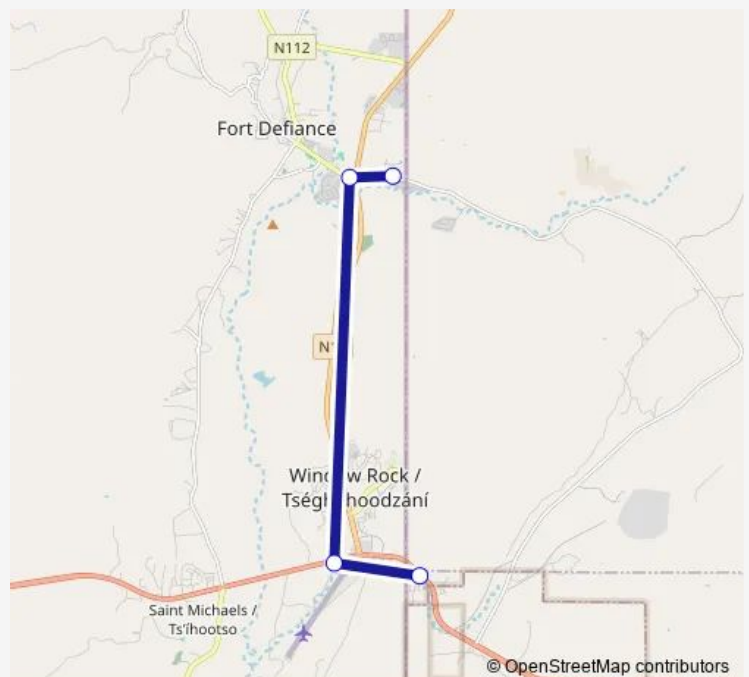

### Route schedule

Window Rock - Bashas Parking Lot — Ft.Defiance - Navajo Transit Building

Monday 07:40

Tuesday 07:40

Wednesday 07:40

Thursday 07:40

Friday 07:40

Saturday —

### Route info

Direction: Window Rock - Bashas Parking Lot

Stops: 4

Trip Duration: 0 hour 30 min

■ 5 Gallup / Ft.Defiance