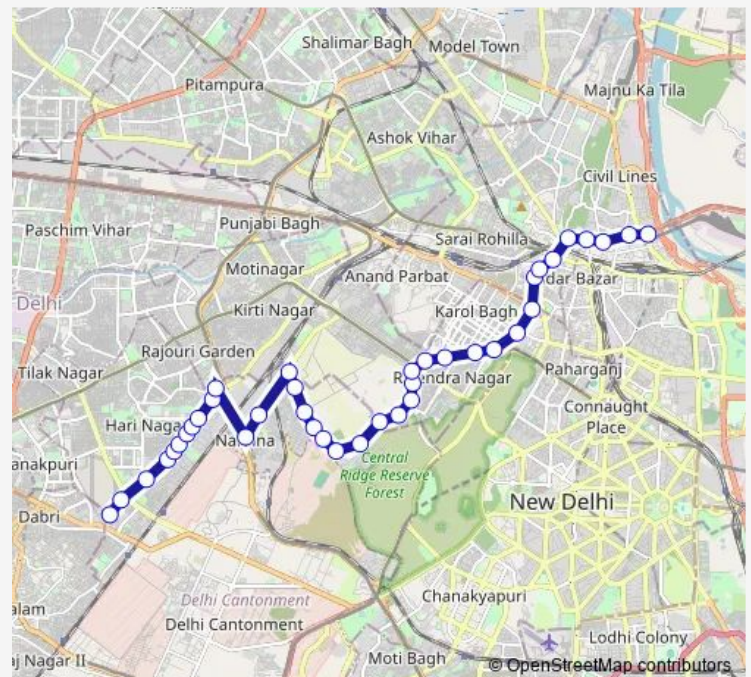

Todapur Village

Nasc Dasghara

Pusa Quarters

Route schedule

D Block Janak Puri — Kashmere Gate City bus Terminal

Monday 07:49-21:25

Tuesday 07:49-21:25

Wednesday 07:49-21:25

Thursday 07:49-21:25

Friday 07:49-21:25

Saturday 07:49-21:25

Sunday 07:49-21:25

Route info

Direction: D Block Janak Puri

Stops: 39

Trip Duration: 1 hour 15 min