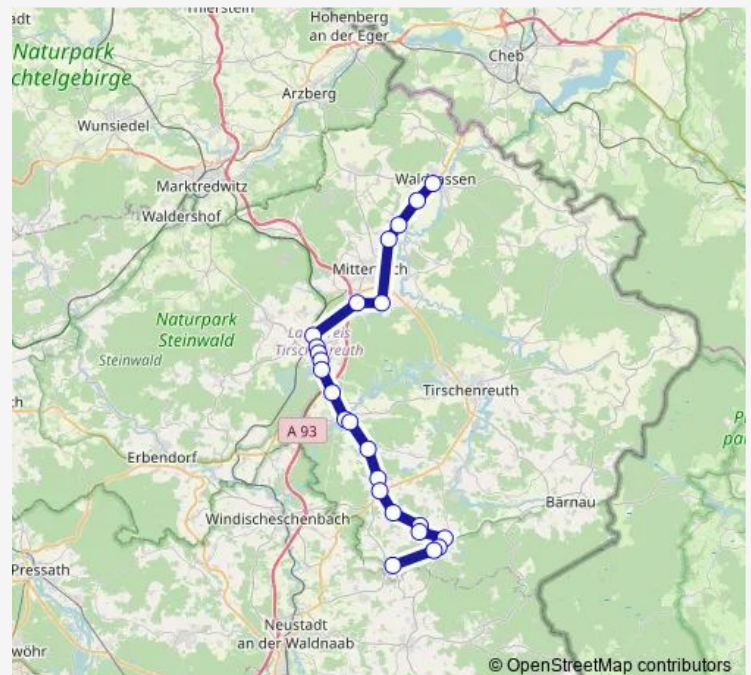

Thursday 06:45

Friday 06:45

Saturday —

Sunday —

Route info

Direction: Wildenau Dorfmitte

Stops: 22

Trip Duration: 0 hour 50 min

1861

BusMaps

Direction

Hohenwald — Schönficht

7 stops

[Open route schedule](#)

Hohenwald

Pirk

Tuesday 06:45

Wednesday 06:45

Thursday 06:45

Friday 06:45

Saturday —

Sunday —

Route info

Direction: Hohenwald

Direction: Schönficht

Stops: 8

Trip Duration: 0 hour 17 min

Direction

Waldsassen, J.-Wiesneth-Str. — Wildenau Dorfmitte

24 stops

[Open route schedule](#)

Waldsassen, J.-Wiesneth-Str.