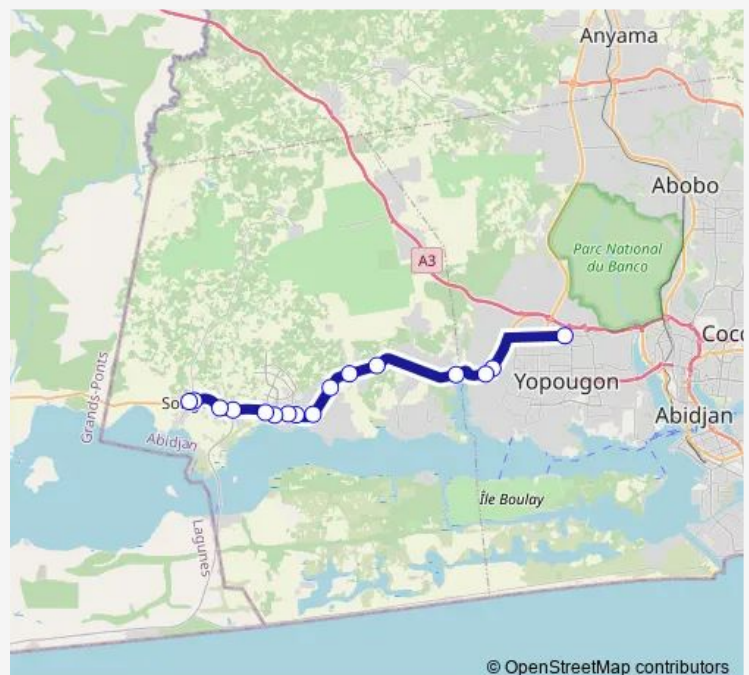

## Route schedule

Marché Siporex — Pharmacie de Songon

Monday 06:00

Tuesday 06:00

Wednesday 06:00

Thursday 06:00

Friday 06:00

Saturday 06:00

Sunday 06:00

## Route info

Direction: Marché Siporex

Stops: 16

Trip Duration: 1 hour 5 min

© OpenStreetMap contributors

■ gbaka : Siporex ↔ Songon Agban

**BusMaps**

## Route info

Direction: Pharmacie de Songon

Stops: 19

Trip Duration: 1 hour 9 min

Bus time schedules and route maps are available in an offline PDF at [busmaps.com](https://busmaps.com). Use the [busmaps.com](https://busmaps.com) website to see live bus times, train schedule or subway schedule, and step-by-step directions for all public transit in Abidjan