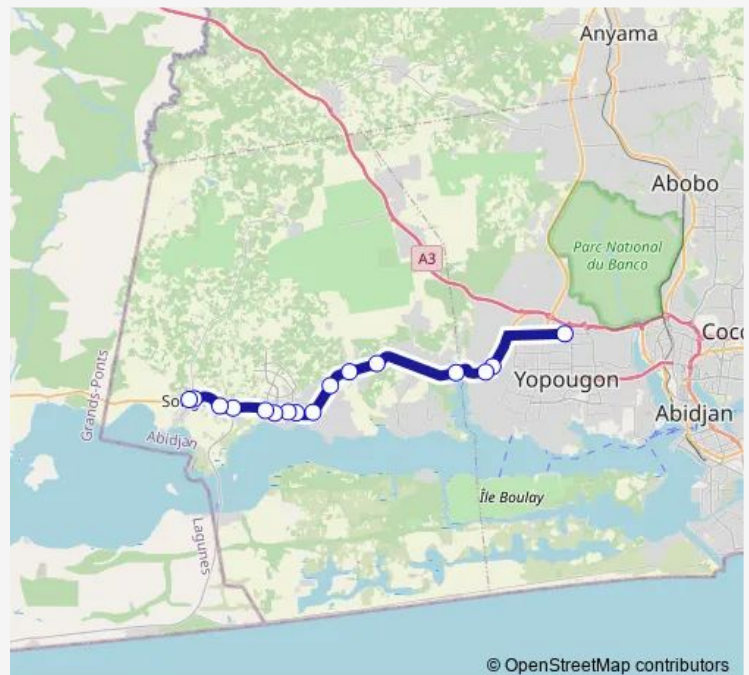

Monday 06:00

Tuesday 06:00

Wednesday 06:00

Thursday 06:00

Friday 06:00

Saturday 06:00

Sunday 06:00

Route info

Direction: Marché Siporex

Stops: 16

Trip Duration: 1 hour 5 min

© OpenStreetMap contributors

■ gbaka : Siporex ↔ Songon Agban

BusMaps

Direction

Pharmacie de Songon — Marché Siporex

19 stops

[Open route schedule](#)

Pharmacie de Songon

Songon-Thé

Carrefour Jacquville

Songon Dagbé

Songon Dagbé Jérusalem

Carrefour École