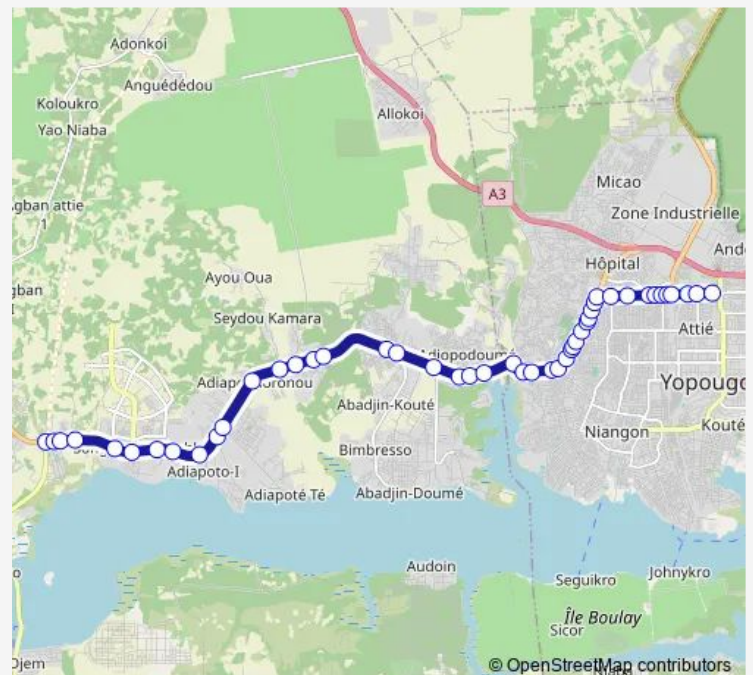

### Direction

Carrefour Jacqueville — Marché Siporex

47 stops

[Open route schedule](#)

Carrefour Jacqueville

Pharmacie Carrefour Songon Dagbé

Cité la Grâce

Campement Gouro

### Route schedule

Carrefour Jacqueville — Marché Siporex

Monday 06:00

Tuesday 06:00

Wednesday 06:00

Thursday 06:00

Friday 06:00

Saturday 06:00

### Route info

Direction: Carrefour Jacqueville

Stops: 47

Trip Duration: 1 hour 28 min

Km 17

Carrefour Nouvelle Morgue

Nouveau Quartier

Corridor