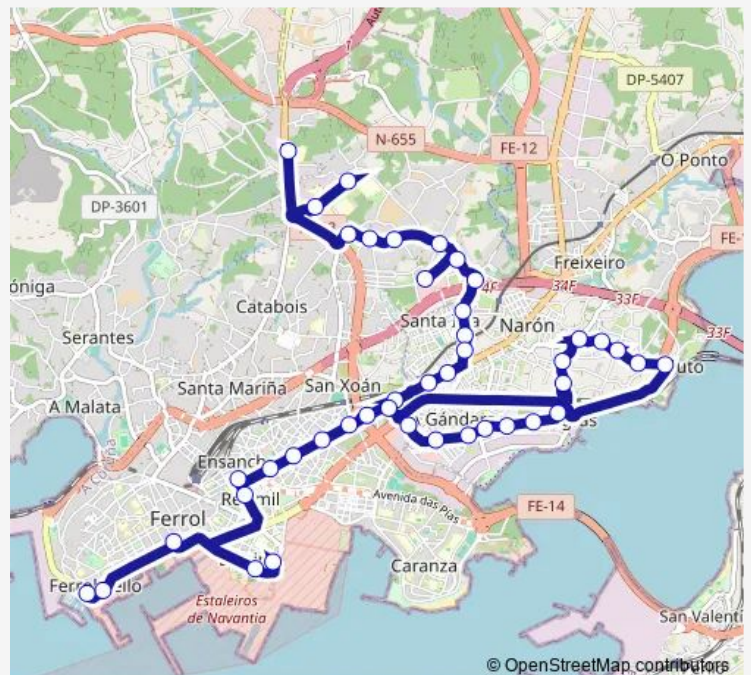

### Direction

Hospital Novoa Santos — Porto

43 stops

[Open route schedule](#)

Hospital Novoa Santos

Hospital Naval

Residencia A. M.

Madeiras Noroeste

### Route schedule

Hospital Novoa Santos — Porto

Monday 06:00

Tuesday 06:00

Wednesday 06:00

Thursday 06:00

Friday 06:00

Saturday —

### Route info

Direction: Hospital Novoa Santos

Stops: 43

Trip Duration: 0 hour 53 min

■ XG642042 — Hospital Novoa Santos - Porto (Navantia)

Pena

Tapicería

Lóngras