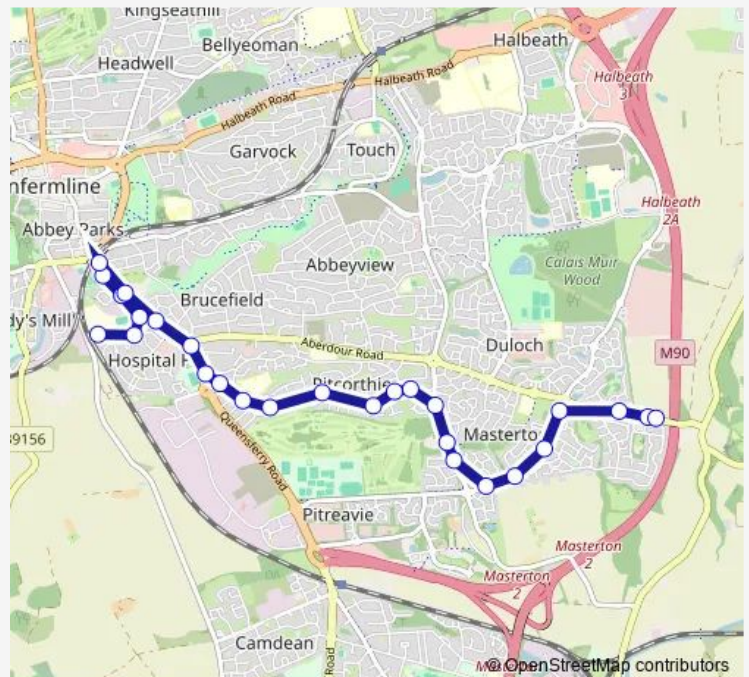

Thursday 14:50

Friday 14:50

Saturday —

Sunday —

Route info

Direction: Dunfermline High School

Stops: 27

Trip Duration: 0 hour 17 min