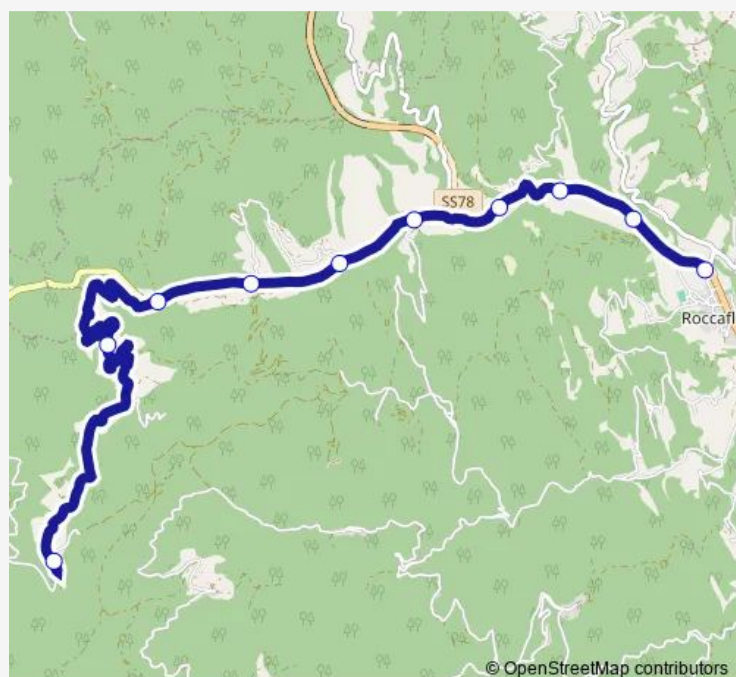

Ronciglione

Bivio Ronciglione

Bivio Bovecchio - Ponte Paoletti

Bivio Pedara

Arena

Bivio Montegallo - EX-Ss78

Ponte Marese

Roccafluvione - Casa Cantoniera

Roccafluvione - Cimitero

Route schedule

Gaico Roccafluv. — Roccafluvione - Cimitero

Monday	07:05
Tuesday	07:05
Wednesday	07:05
Thursday	07:05
Friday	07:05
Saturday	07:05
Sunday	—

Route info

Direction: Gaico Roccafluv.

Stops: 10

Trip Duration: 0 hour 20 min

■ Gaico-Ronciglione-Bivio Ronciglione-Arena-Bivio Montegallo-Ponte Marese-Roccafluvione

Bus time schedules and route maps are available in an offline PDF at busmaps.com. Use the busmaps.com website to see live bus times, train schedule or subway schedule, and step-by-step directions for all public transit in Marsia