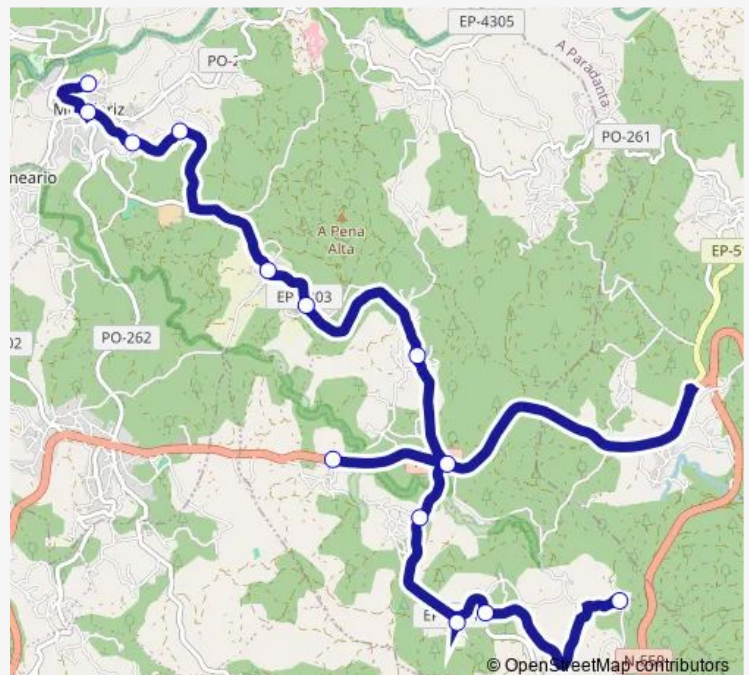

Thursday 15:25

Friday 15:25

Saturday —

Sunday —

Route info

Direction: CPI de Mondariz

Stops: 13

Trip Duration: 0 hour 34 min