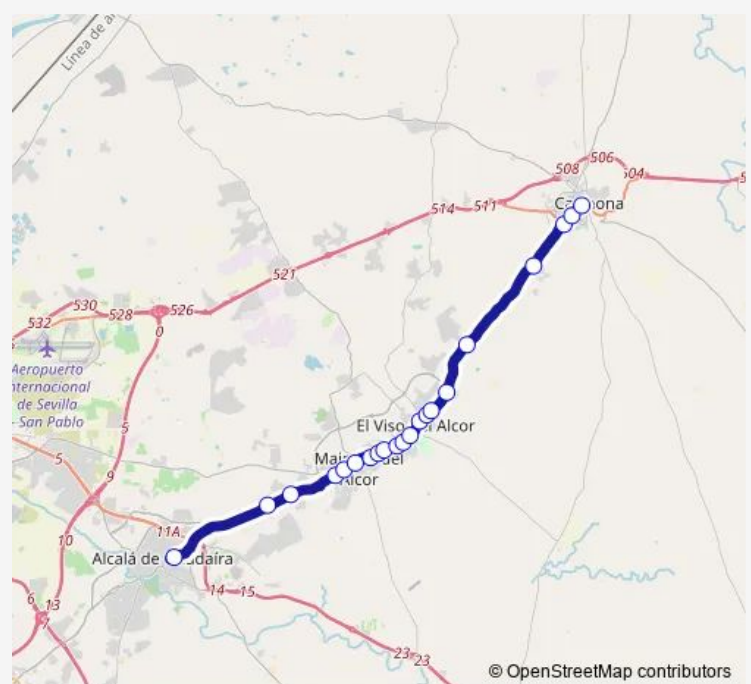

Bus 1061 M-106 Carmona - El Viso - Mairena Del Alcor - Alcalá De Guadaíra

[Go to website](#)

Direction

Rtda Rafael Beca Mateos — Paseo Del Estatuto

21 stops

[Open route schedule](#)

Rtda Rafael Beca Mateos

Urb Las Encinas

Villarosa Frente Restaurante El Ancla (I)

Recinto Ferial (Paseo Cruz Del Carmen)

Paseo Del Estatuto

Route schedule

Rtda Rafael Beca Mateos — Paseo Del Estatuto

Monday	20:30
Tuesday	20:30
Wednesday	20:30
Thursday	20:30
Friday	20:30
Saturday	08:15-12:20
Sunday	08:05-12:45

Route info

Direction: Rtda Rafael Beca Mateos

Stops: 21

Trip Duration: 0 hour 52 min

Direction

Paseo Del Estatuto — Rtda Rafael Beca Mateos (V)

23 stops

[Open route schedule](#)