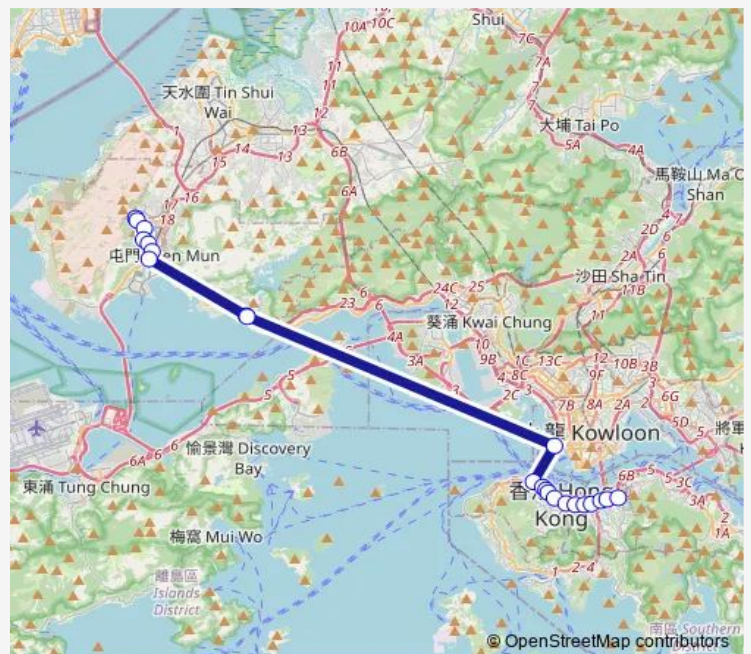

**Route schedule**

[Ctb] Leung King Estate, TIN King Road[[Kmb] Leung King Estate BUS Terminus — [Ctb] Victoria Park, Causeway Road[[Kmb+Ctb] Victoria Park/<Br>Victoria Park, Causeway Road[[Kmb] Victoria Park

Monday	07:45
Tuesday	07:45
Wednesday	07:45
Thursday	07:45
Friday	07:45
Saturday	—
Sunday	—

**Route info**

Direction: [Ctb] Leung King Estate, TIN King Road[[Kmb] Leung King Estate BUS Terminus

Stops: 22

Trip Duration: 1 hour 22 min

Near HK Macau Ferry Pier, Sheung WAN (Departure During THE Period From 7.00 P.M. TO 7.00 A.M.)

[Kmb] Wing WO Street

[Ctb] Hang Seng Bank Headquarters, DES Voeux Road Central[[Kmb+Ctb] Hang Seng Bank Head Office/<Br>Hang Seng Bank Headquarters, DES Voeux Road Central[[Kmb] Hang Seng Bank Head Office