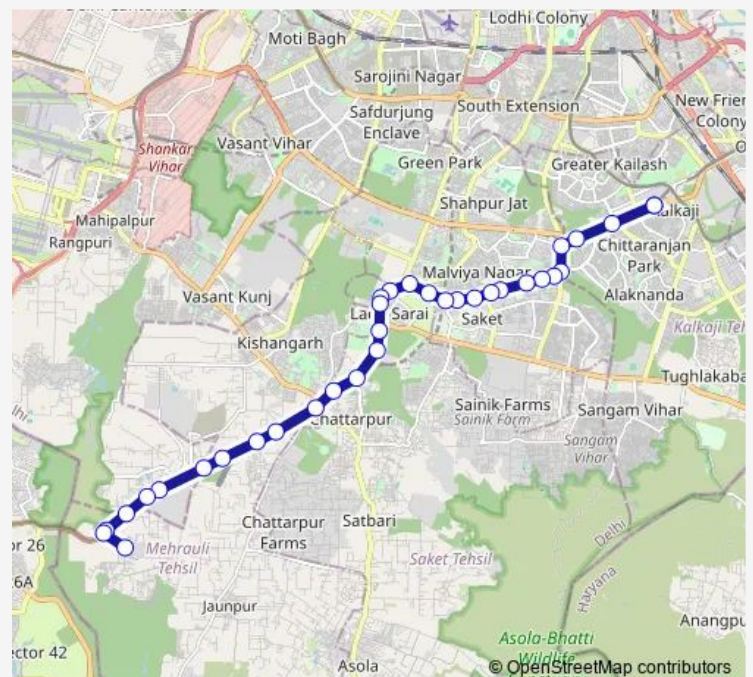

Lado Sarai Crossing

Ahinsa Sthal

Delhi Jal Board (MG Road)

Route schedule

Nehru Place Terminal — Aya Nagar Terminal

Monday 05:52-20:32

Tuesday 05:52-20:32

Wednesday 05:52-20:32

Thursday 05:52-20:32

Friday 05:52-20:32

Saturday 05:52-20:32

Sunday 05:52-20:32

Route info

Direction: Nehru Place Terminal

Stops: 34

Trip Duration: 1 hour 6 min

■ 428up

BusMaps

Qutub Minar Metro Station

Andheria Bagh More

Andheria More / Chhatarpur Metro Station

New Mangla Puri

Sultan Pur Metro Station

Nbcc Ghitorni