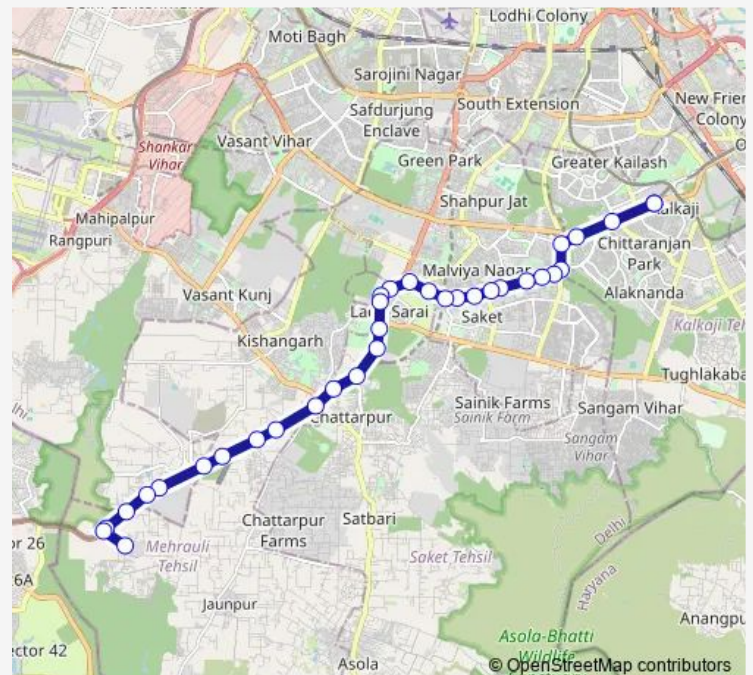

### Route schedule

Nehru Place Terminal — Aya Nagar Terminal

Monday 05:52-20:32

Tuesday 05:52-20:32

Wednesday 05:52-20:32

Thursday 05:52-20:32

Friday 05:52-20:32

Saturday 05:52-20:32

Sunday 05:52-20:32

### Route info

Direction: Nehru Place Terminal

Stops: 34

Trip Duration: 1 hour 6 min

■ 428up

BusMaps

Qutub Minar Metro Station

Andheria Bagh More