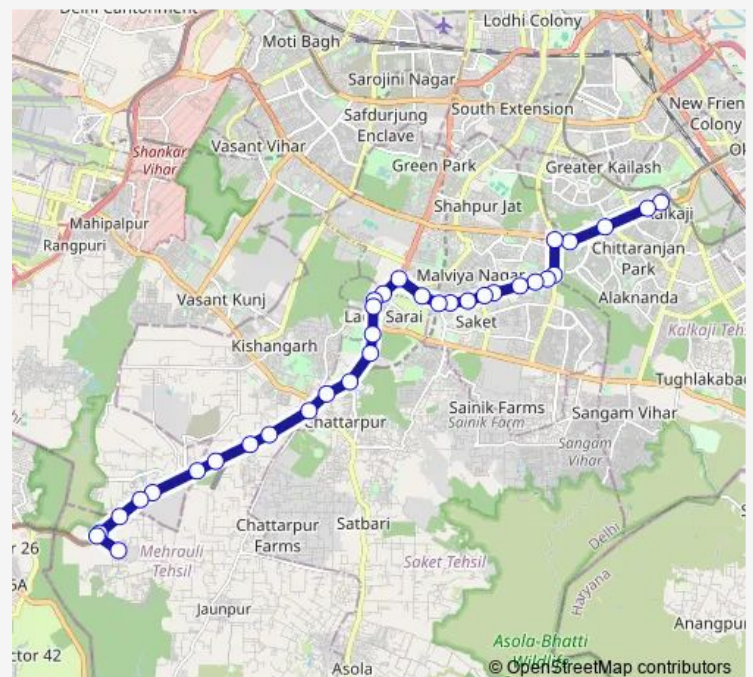

Lado Sarai Crossing

Ahinsa Sthal

Delhi Jal Board (MG Road)

Route schedule

Nehru Place Terminal — Aya Nagar Terminal

Monday 05:52-20:32

Tuesday 05:52-20:32

Wednesday 05:52-20:32

Thursday 05:52-20:32

Friday 05:52-20:32

Saturday 05:52-20:32

Sunday 05:52-20:32

Route info

Direction: Nehru Place Terminal

Stops: 34

Trip Duration: 1 hour 9 min

34 stops

[Open route schedule](#)

Nehru Place Terminal

Nehru Place

Pumphosh Enclave

OS Communication / Masjid Moth

Chirag Delhi

Sheikh Sarai Phase Ii

Thursday 06:00-20:48

Friday 06:00-20:48

Saturday 06:00-20:48

Sunday 06:00-20:48

Route info

Direction: Nehru Place Terminal

Stops: 34

Trip Duration: 1 hour 9 min