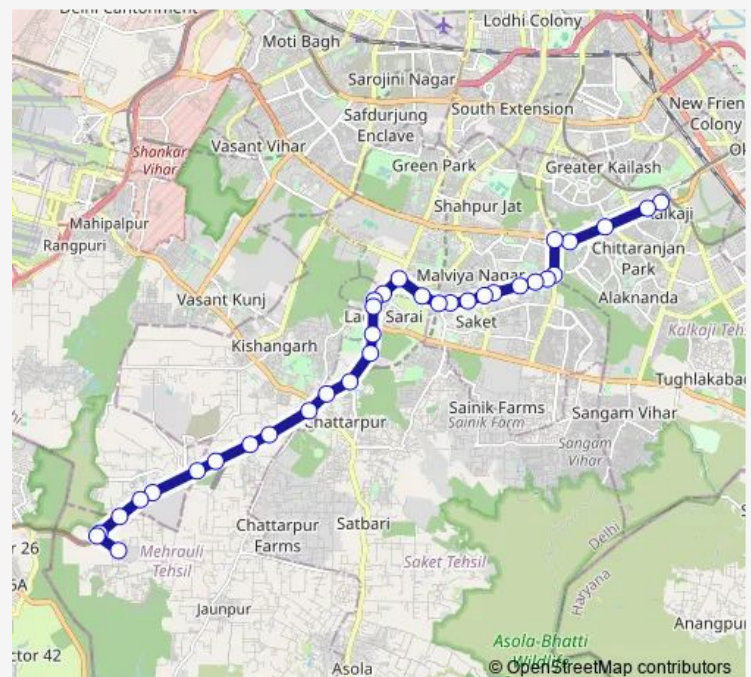

Lado Sarai Crossing

Ahinsa Sthal

Delhi Jal Board (MG Road)

Route schedule

Nehru Place Terminal — Aya Nagar Terminal

Monday 05:52-20:32

Tuesday 05:52-20:32

Wednesday 05:52-20:32

Thursday 05:52-20:32

Friday 05:52-20:32

Saturday 05:52-20:32

Sunday 05:52-20:32

Route info

Direction: Nehru Place Terminal

Stops: 34

Trip Duration: 1 hour 9 min

■ 428up

BusMaps

Qutub Minar Metro Sation

Andheria Bagh More

Andheria More / Chhatarpur Metro Station

New Mangla Puri

Sultan Pur Metro Station

Nbcc Ghitorni

Wednesday 06:00-20:48

Thursday 06:00-20:48

Friday 06:00-20:48

Saturday 06:00-20:48

Sunday 06:00-20:48

Route info

Direction: Nehru Place Terminal

Stops: 34