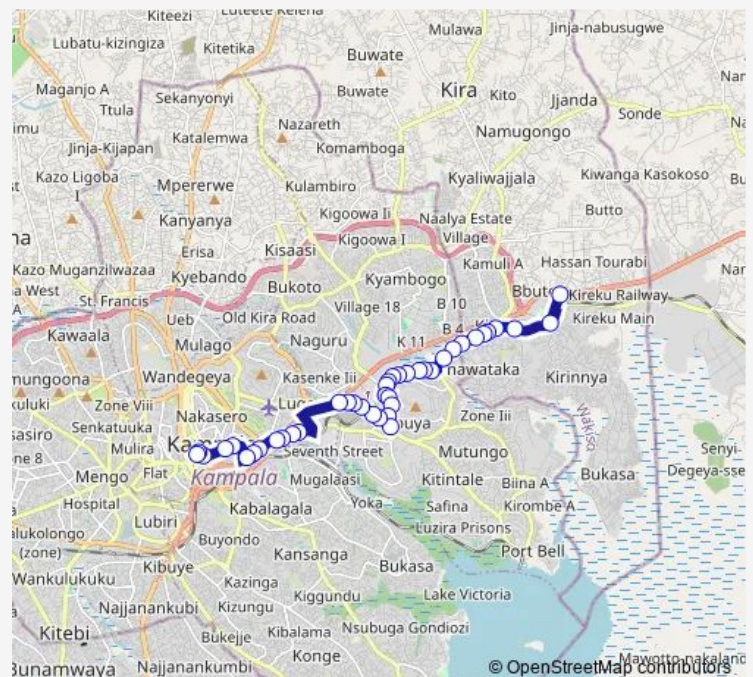

Republic of Uganda Magistrates Court

Muby Primary School

Hillstone Primary School

Route schedule

Bweyogerere — City Square

Monday 06:30-19:00

Tuesday 06:30-19:00

Wednesday 06:30-19:00

Thursday 06:30-19:00

Friday 06:30-19:00

Saturday 06:30-19:00

Sunday 06:30-19:00

Route info

Direction: Bweyogerere

Stops: 42

Trip Duration: 1 hour 16 min