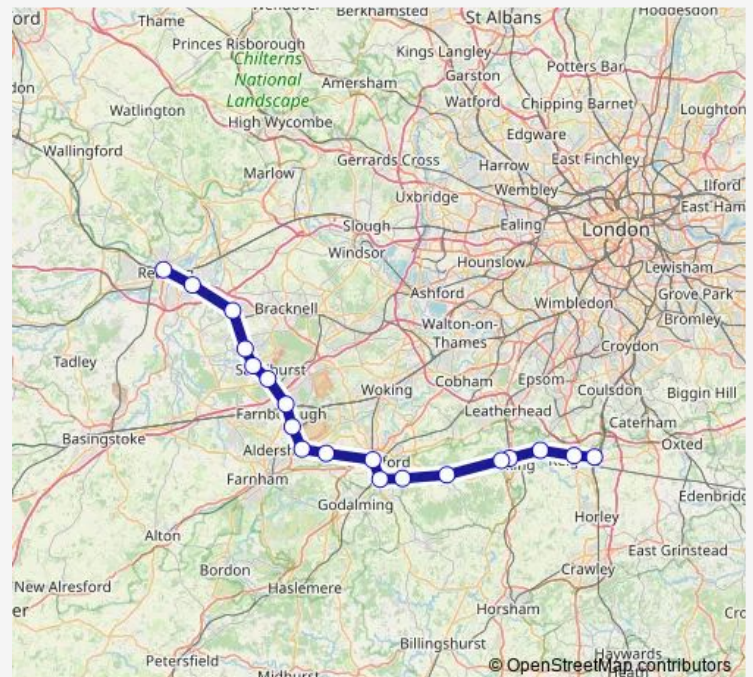

Rail Gw:Rdh->Rdg GW train service from RDH to Rdg

[Go to website](#)

Direction

Redhill — Reading

19 stops

[Open route schedule](#)

- Redhill
- Reigate
- Betchworth
- Dorking Deepdene
- Dorking West
- Gomshall
- Chilworth
- Shalford (Surrey)
- Guildford
- Wanborough
- Ash
- North Camp
- Farnborough North
- Blackwater
- Sandhurst
- Crowthorne
- Wokingham
- Earley
- Reading

Route schedule

Redhill — Reading

Monday	06:43-21:05
Tuesday	07:32-19:59
Wednesday	07:32-19:59
Thursday	07:32-19:59
Friday	07:32-19:59
Saturday	06:59-21:35
Sunday	08:43-19:43

Route info

Direction: Redhill

Stops: 19

Trip Duration: 1 hour 54 min

■ Gw:Rdh->Rdg — GW train service from RDH to Rdg

Direction

Redhill — Reading

19 stops

[Open route schedule](#)

Redhill
Reigate
Betchworth
Dorking Deepdene
Dorking West
Gomshall
Chilworth
Shalford (Surrey)
Guildford
Ash
North Camp
Farnborough North
Blackwater
Sandhurst
Crowthorne
Wokingham
Winnersh
Earley
Reading

Route schedule

Redhill — Reading

Monday	06:43
Tuesday	06:43
Wednesday	06:43
Thursday	06:43
Friday	06:43
Saturday	—
Sunday	—

Route info

Direction: Redhill

Stops: 19

Trip Duration: 1 hour 33 min

Gw:Rdh->Rdg Rail time schedules and route maps are available in an offline PDF at busmaps.com. Use the busmaps.com website to see live bus times, train schedule or subway schedule, and step-by-step directions for all public transit in Wokingham