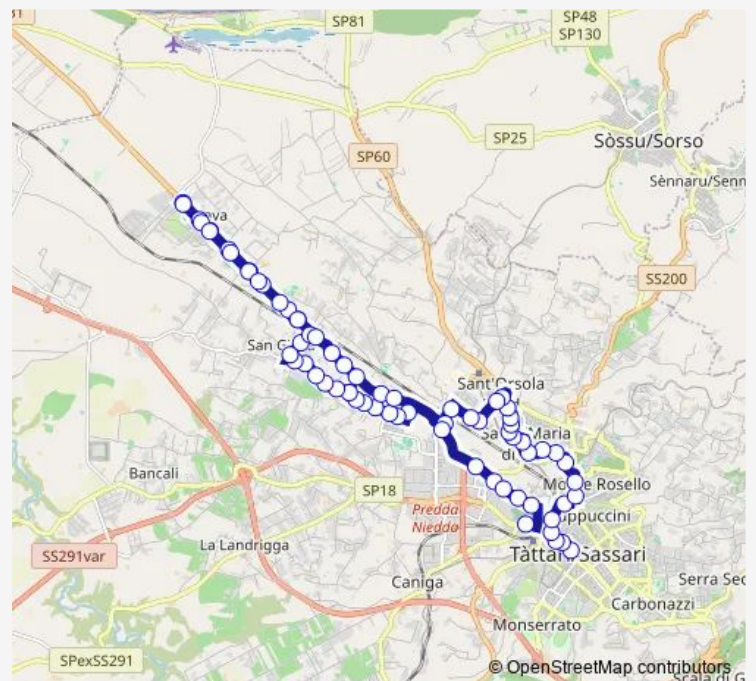

### Route schedule

Via Tavolara — Via Predda Niedda Cimitero

Monday	14:24
Tuesday	14:24
Wednesday	14:24
Thursday	14:24
Friday	14:24
Saturday	14:24
Sunday	—

### Route info

Direction: Via Tavolara

Stops: 68

Trip Duration: 1 hour 5 min

■ S09 — Scolastico 9

Via Cesaraccio 16

Viale Sant'Orsola Fronte 68

Viale Sant'Orsola 1