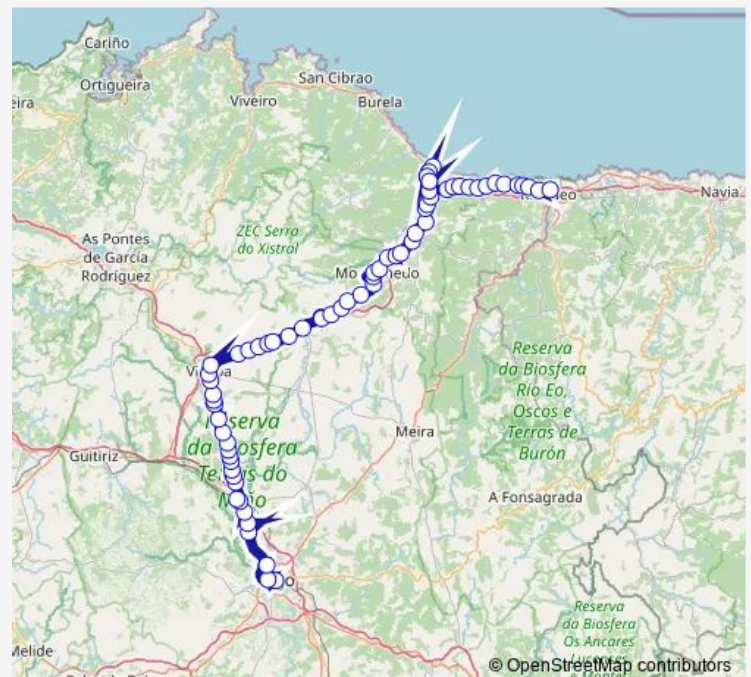

Thursday 11:00

Friday 11:00

Saturday —

Sunday —

Route info

Direction: Ribadeo E.A.

Stops: 70

Trip Duration: 2 hour 15 min