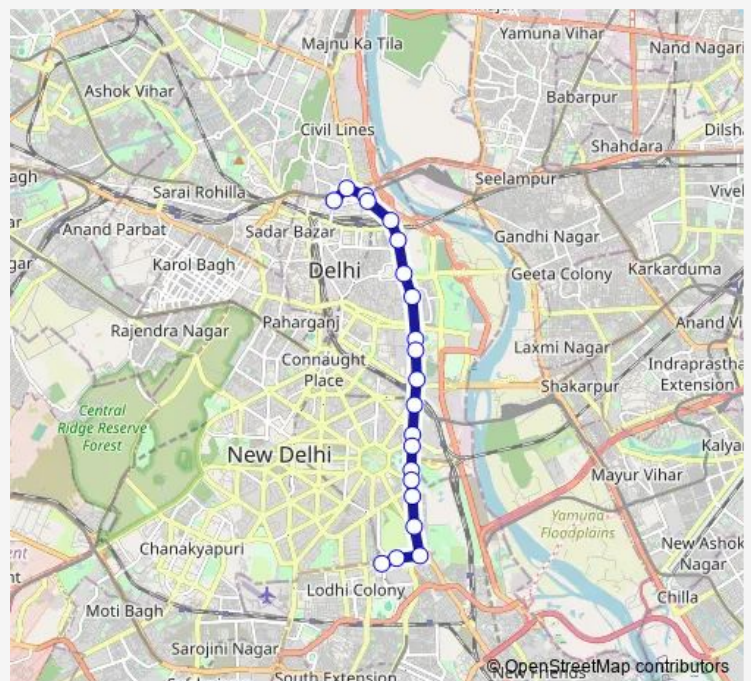

DPS / Police Station Nizamuddin(Lodhi Road)

Ishpat Bhawan

Route schedule

Mori Gate Terminal — Sunehari Pulla Depot / Jawahar Lal Nehru Stadium Terminal

Monday 07:35-21:35

Tuesday 07:35-21:35

Wednesday 07:35-21:35

Thursday 07:35-21:35

Friday 07:35-21:35

Saturday 07:35-21:35

Sunday 07:35-21:35

Route info

Direction: Mori Gate Terminal

Stops: 21

Trip Duration: 0 hour 41 min