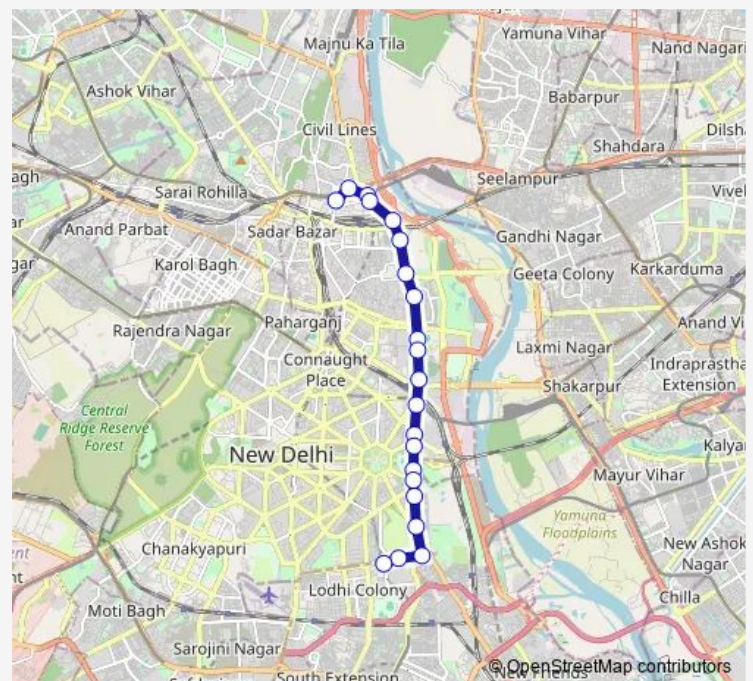

DPS / Police Station Nizamuddin(Lodhi Road)

Ishpat Bhawan

Route schedule

Mori Gate Terminal — Sunehari Pulla Depot / Jawahar Lal Nehru Stadium Terminal

Monday 07:35-21:35

Tuesday 07:35-21:35

Wednesday 07:35-21:35

Thursday 07:35-21:35

Friday 07:35-21:35

Saturday 07:35-21:35

Sunday 07:35-21:35

Route info

Direction: Mori Gate Terminal

Stops: 21

Trip Duration: 0 hour 41 min