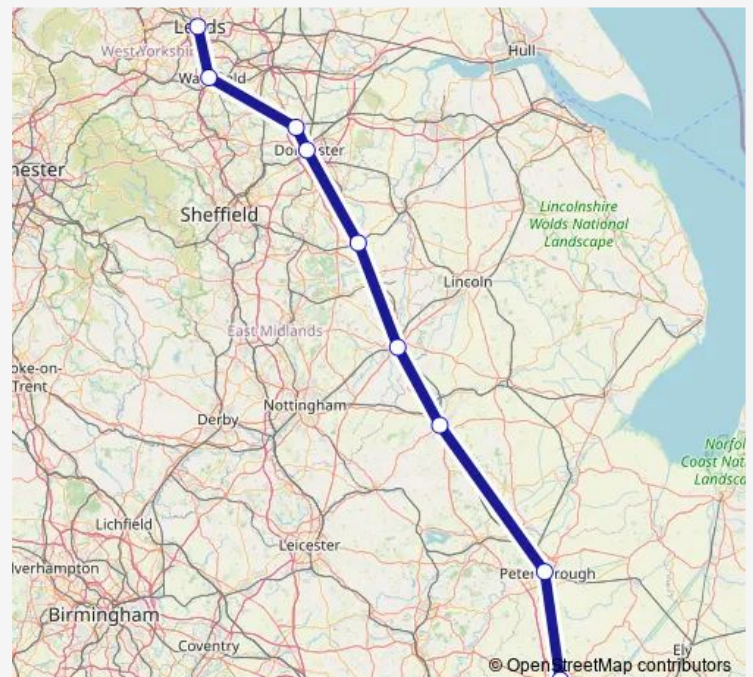

Rail Gr:Sno->Lds GR train service from SNO to Lds

[Go to website](#)

Direction

St Neots — Leeds

10 stops

[Open route schedule](#)

St Neots

Huntingdon

Peterborough

Grantham

Newark North Gate

Retford

Doncaster

Adwick

Wakefield Westgate

Leeds

Route schedule

St Neots — Leeds

Monday —

Tuesday —

Wednesday —

Thursday —

Friday —

Saturday 08:06-22:27

Sunday 10:34-23:13

Route info

Direction: St Neots

Stops: 10

Trip Duration: 2 hour 3 min

■ Gr:Sno->Lds — GR train service from SNO to Lds

Gr:Sno->Lds Rail time schedules and route maps are available in an offline PDF at busmaps.com. Use the busmaps.com website to see live bus times, train schedule or subway schedule, and step-by-step directions for all public transit in Leeds