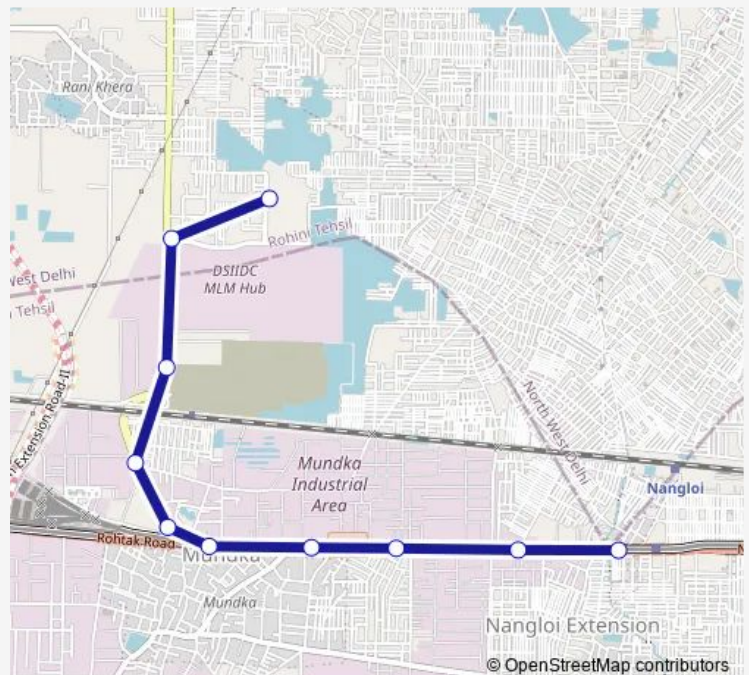

Bus 849stldown

[Go to website](#)

Direction

Qamruddin Nagar Terminal — Rani Khera Depot li

10 stops

[Open route schedule](#)

Qamruddin Nagar Terminal

Rajdhani Park

Swarn Park

Mundka Village Crossing

Mundka Village Metro Station

Mundka School (Rani Khera Road)

Friends Enclave Mundka

Mundka Railway Station

Rani Khera Depot Crossing

Rani Khera Depot li

Route schedule

Qamruddin Nagar Terminal — Rani Khera Depot li

Monday 00:05-23:55

Tuesday 00:05-23:55

Wednesday 00:05-23:55

Thursday 00:05-23:55

Friday 00:05-23:55

Saturday 00:05-23:55

Sunday 00:05-23:55

Route info

Direction: Qamruddin Nagar Terminal

Stops: 10

Trip Duration: 0 hour 19 min

849stldown

BusMaps

849stldown Bus time schedules and route maps are available in an offline PDF at busmaps.com. Use the busmaps.com website to see live bus times, train schedule or subway schedule, and step-by-step directions for all public transit in Mundka