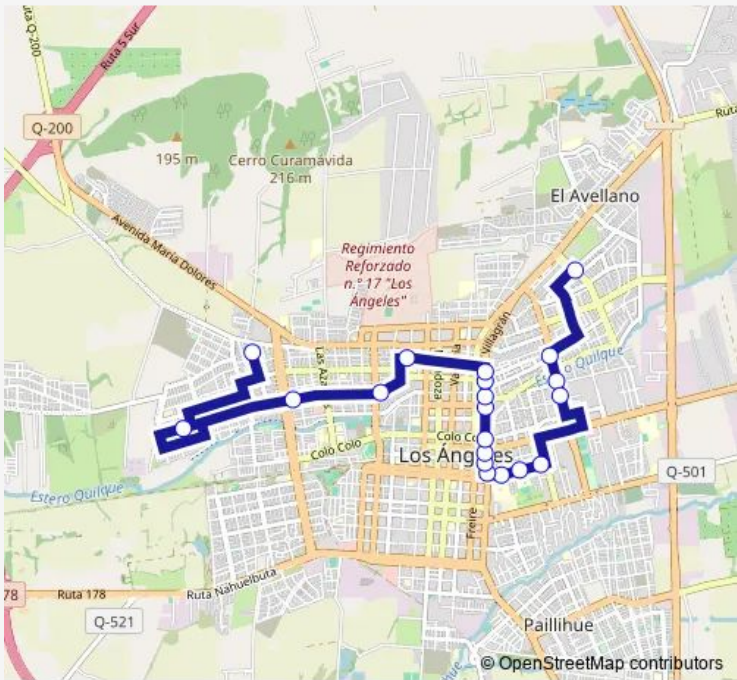

[Go to website](#)

Direction
 Oriente / Genova — Laguna del Laja / Lago Budi
 20 stops
[Open route schedule](#)

- Oriente / Genova
- Guillermo Marconi / Cost Quilque Norte
- Guillermo Marconi / Luis Soto
- Guillermo Marconi / Colo Colo
- Ricardo Vicuna / Sta. Maria
- Ricardo Vicuna / Sta. Maria
- Ricardo Vicuna / Jose Manso de Velasco
- Ricardo Vicuna / Villagran
- Villagran / Caupolican
- Villagran / Lautaro
- Villagran / Colo Colo
- Villagran / Tucapel
- Villagran / Lientur
- Villagran / Galvarino
- Villagran / Janequeo
- Janequeo / Reidor Jose Montoya
- Galvarino / Bombero Estoeber
- Galvarino / Isla Nueva
- Galvarino / Nahuelbuta
- Laguna del Laja / Lago Budi

Route schedule
 Oriente / Genova — Laguna del Laja / Lago Budi

Monday	07:45-19:45
Tuesday	07:45-19:45
Wednesday	07:45-19:45
Thursday	07:45-19:45
Friday	07:45-19:45
Saturday	07:45-19:45
Sunday	07:45-19:45

Route info
 Direction: Oriente / Genova
 Stops: 20
 Trip Duration: 0 hour 31 min

■ C20v_R — Chiprodal Bolson **BusMaps**

C20v_R Bus time schedules and route maps are available in an offline PDF at busmaps.com. Use the busmaps.com website to see live bus times, train schedule or subway schedule, and step-by-step directions for all public transit in Los Angeles

The schedule is provided in the local timezone. Times with "(+1)" indicate departures on the next day.

PDF file created on 2025-02-26

2024 BusMaps.com - All Rights Reserved