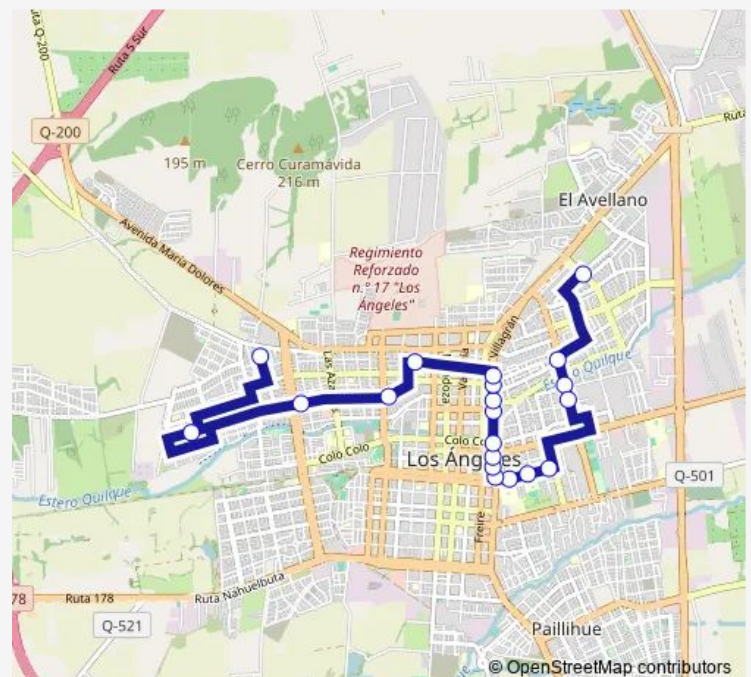

### Direction

Oriente / Genova — Laguna del Laja / Lago Budi

20 stops

[Open route schedule](#)

Oriente / Genova

Guillermo Marconi / Cost Quilque Norte

Guillermo Marconi / Luis Soto

Guillermo Marconi / Colo Colo

Villagran / Lientur

Villagran / Galvarino

Villagran / Janequeo

Janequeo / Reidor Jose Montoya

Galvarino / Bombero Estoeber

Galvarino / Isla Nueva

Galvarino / Nahuelbuta

Laguna del Laja / Lago Budi

### Route schedule

Oriente / Genova — Laguna del Laja / Lago Budi

Monday 07:45-19:45

Tuesday 07:45-19:45

Wednesday 07:45-19:45

Thursday 07:45-19:45

Friday 07:45-19:45

Saturday 07:45-19:45

### Route info

Direction: Oriente / Genova

Stops: 20

Trip Duration: 0 hour 31 min

C20V\_R — Chiprodal Bolson

C20V\_R Bus time schedules and route maps are available in an offline PDF at [busmaps.com](https://busmaps.com). Use the [busmaps.com](https://busmaps.com) website to see live bus times, train schedule or subway schedule, and step-by-step directions for all public transit in Los Angeles