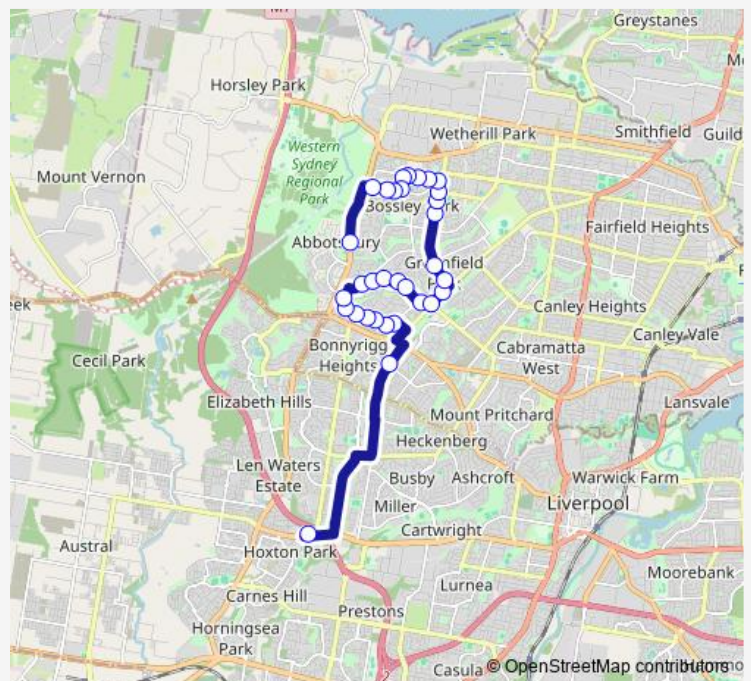

Edensor Rd Opp Markovina St

Sydney United Sports Centre, Edensor Rd

Edensor Rd Opp Swan Rd

Edensor Rd After Duardo St

Edensor Rd Opp Eldershaw Rd

Edensor Rd At Sweethaven Rd

Smithfield Rd After Edensor Rd

Smithfield Rd At Pima Cl

Mimosa Rd After Smithfield Rd

Mimosa Rd Opp St Johns Park High School

Mimosa Rd After Salter Rd

Route schedule

Good Samaritan College, School Grounds — Cowpasture Rd After Prairie Vale Rd

Monday	15:01
Tuesday	15:01
Wednesday	15:01
Thursday	15:01
Friday	15:01
Saturday	—
Sunday	—

Route info

Direction: Good Samaritan College, School Grounds

Stops: 32

Trip Duration: 0 hour 41 min

9511 — Good Samaritan Catholic College to Bossley Park

Mimosa Rd Opp Mary Immaculate Primary School

Mimosa Rd Opp Ellery St

Bossley Rd After Garrison Rd

Bossley Rd Before Candlewood St

Bossley Rd At Kanuka St

Cowpasture Rd After Prairie Vale Rd

9511 School Bus time schedules and route maps are available in an offline PDF at busmaps.com. Use the busmaps.com website to see live bus times, train schedule or subway schedule, and step-by-step directions for all public transit in Liverpool