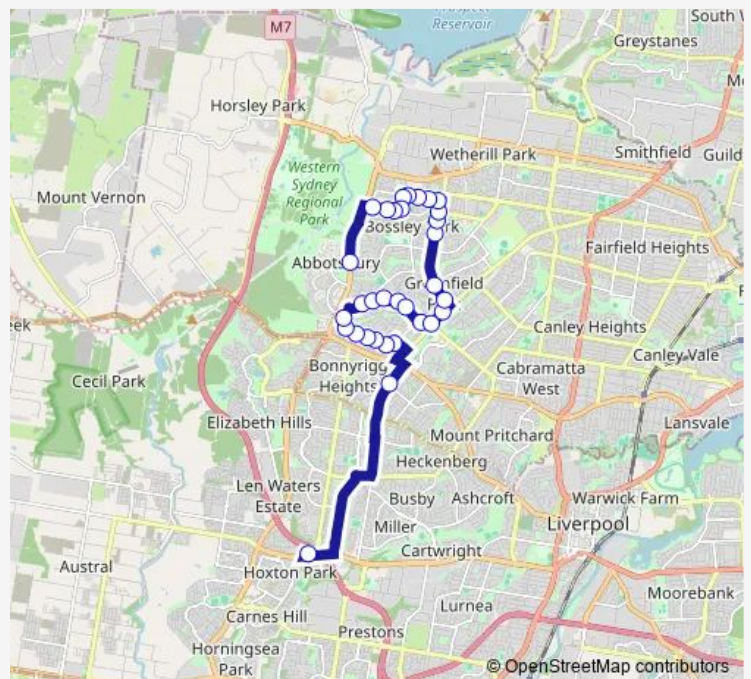

Wednesday 15:01

Thursday 15:01

Friday 15:01

Saturday —

Sunday —

Route info

Direction: Good Samaritan College, School Grounds

Stops: 32

Trip Duration: 0 hour 52 min

9511 — Good Samaritan Catholic College to Bossley Park

Mimosa Rd Opp Mary Immaculate Primary School

Mimosa Rd Opp Ellery St

Quarry Rd Opp Bossley Park Shopping Centre

Quarry Rd Opp Bougainville Av

Opal Bossley Park Aged Care, Quarry Rd

St Barnabas' Anglican Church, Quarry Rd

Marconi Rd Opp Kingfisher Av

Bossley Park Public School, Marconi Rd

Bossley Rd After Garrison Rd

Bossley Rd Before Candlewood St

Bossley Rd At Kanuka St

Cowpasture Rd After Prairie Vale Rd

9511 School Bus time schedules and route maps are available in an offline PDF at busmaps.com. Use the busmaps.com website to see live bus times, train schedule or subway schedule, and step-by-step directions for all public transit in Liverpool