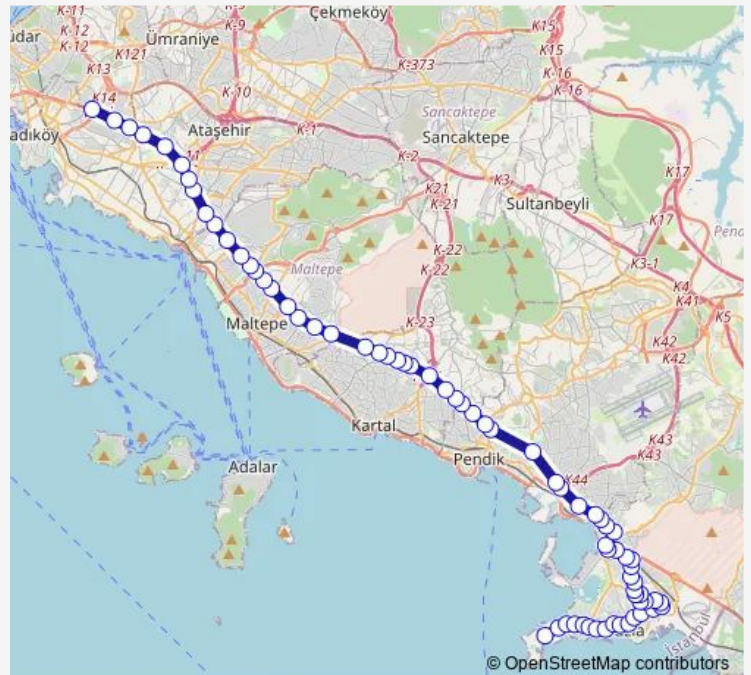

### Route schedule

DENİZ HARP OKULU — UZUNÇAYIR METROBÜS

Monday 04:40

Tuesday 04:40

Wednesday 04:40

Thursday 04:40

Friday 04:40

Saturday 04:40

### Route info

Direction: DENİZ HARP OKULU

Stops: 71

Trip Duration: 1 hour 29 min

130A — Deniz Harp Okulu - Uzunçayir Metrobüs

BusMaps

Ayişığı Sokak

Gürsel Sokak