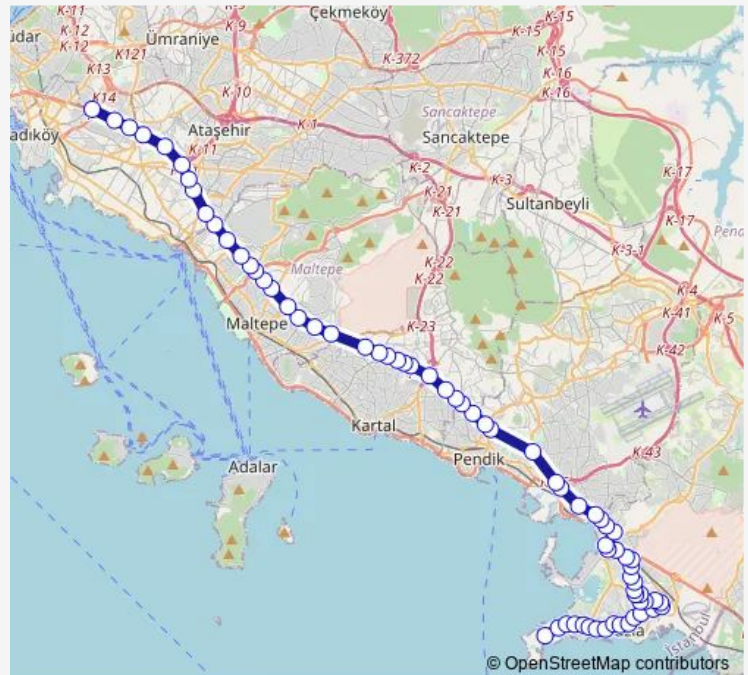

Thursday 04:40

Friday 04:40

Saturday 04:40

Sunday —

Route info

Direction: Deniz Harp Okulu

Stops: 71

Trip Duration: 1 hour 29 min