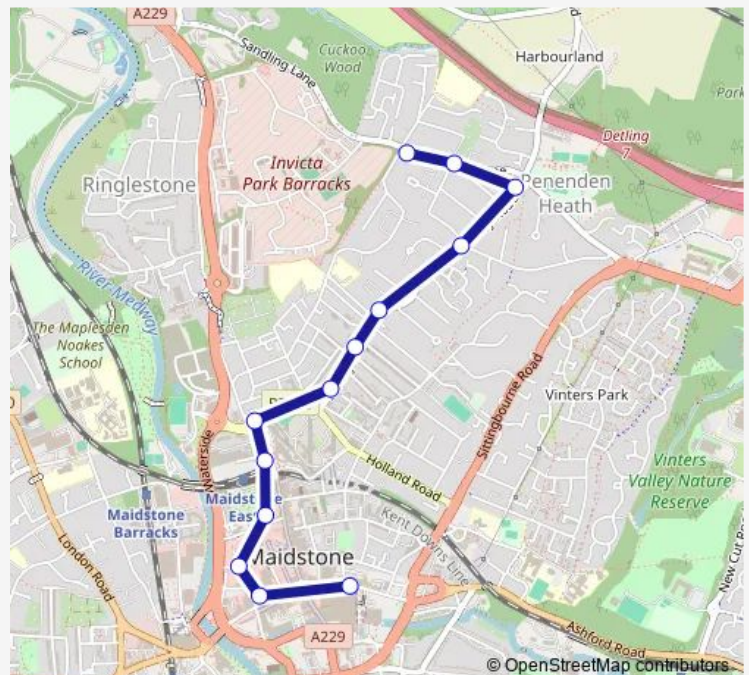

### Direction

King Street — The Hedges

13 stops

[Open route schedule](#)

King Street

Pudding Lane

Earl Street

Brenchley Gardens

### Route schedule

King Street — The Hedges

Monday 10:45-12:35

Tuesday 10:45-12:35

Wednesday 10:45-12:35

Thursday 10:45-12:35

Friday 10:45-12:35

Saturday —

### Route info

Direction: King Street

Stops: 13

Trip Duration: 0 hour 14 min

130A — Penenden Heath - Maidstone

## Direction

The Hedges — King Street

15 stops

[Open route schedule](#)

The Hedges

Woodlands Way

Shops

Shops