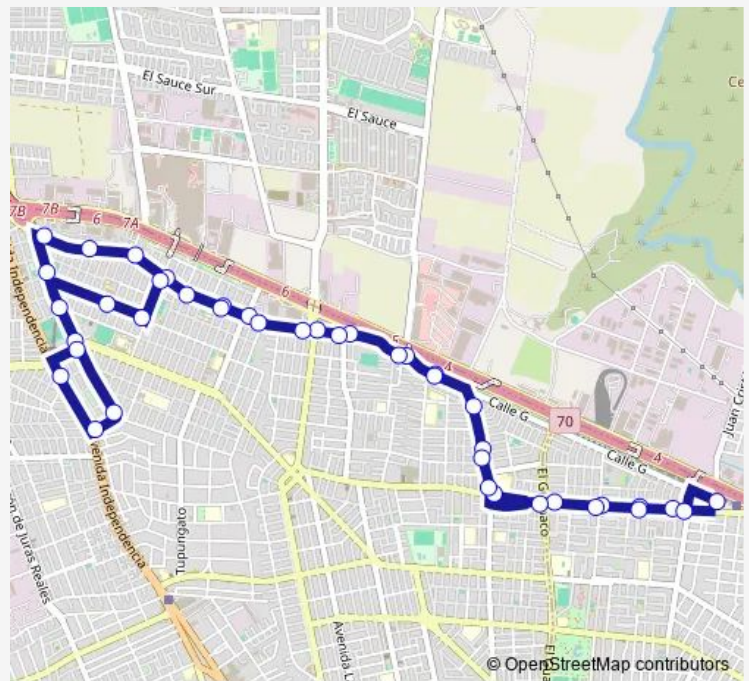

PB1384-Huechuraba / esq. Granada

Pb1220-Granada / esq. Veracruz

Pb1221-Granada / esq. Argel

Pb1222-Granada / esq. Av. Card. José M^a Caro

Route schedule

Pb1575-Parada / Est. Intermodal Vespucio Norte —
PB1357-Avenida Principal / esq. Juan Cristóbal

Monday	00:00
Tuesday	00:00
Wednesday	00:00
Thursday	00:00
Friday	00:00
Saturday	00:00
Sunday	00:00

Route info

Direction: Pb1575-Parada / Est. Intermodal Vespucio Norte

Stops: 41

Trip Duration: 0 hour 25 min