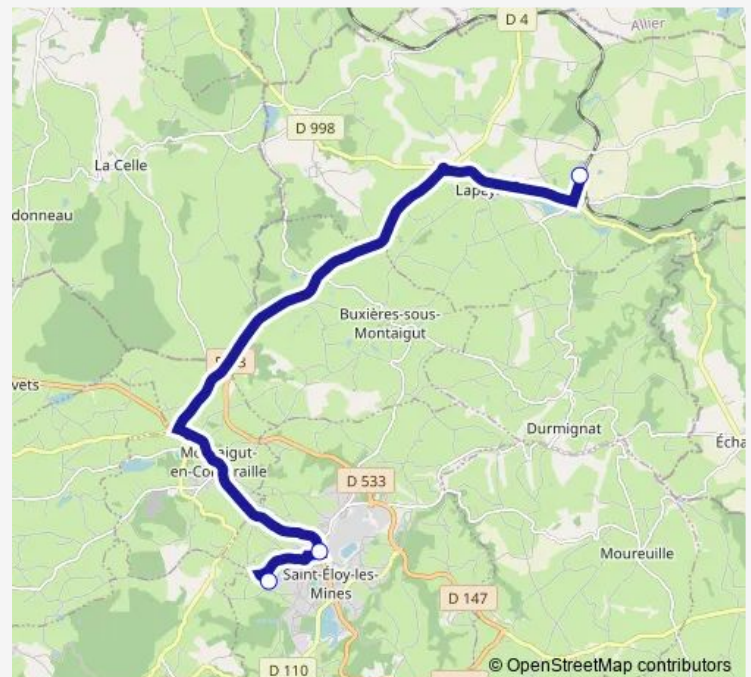

Bus B19 Montlucon-Saint Eloy LES Mines

[Go to website](#)

Direction

Gare Sncf — Lpa

3 stops

[Open route schedule](#)

Gare Sncf

Place de la République

Lpa

Route schedule

Gare Sncf — Lpa

Monday	—
Tuesday	—
Wednesday	—
Thursday	—
Friday	—
Saturday	—
Sunday	17:30

Route info

Direction: Gare Sncf

Stops: 3

Trip Duration: 1 hour 0 min

B19 — Montlucon-Saint Eloy LES Mines

Direction

Lpa — Gare Sncf

2 stops

[Open route schedule](#)

Lpa

Gare Sncf

Route schedule

Wednesday 06:39-12:30

Thursday 06:39-17:30

Friday 06:39-16:41

Saturday —

Sunday —

Route info

Direction: Jean Jaurès

Stops: 6