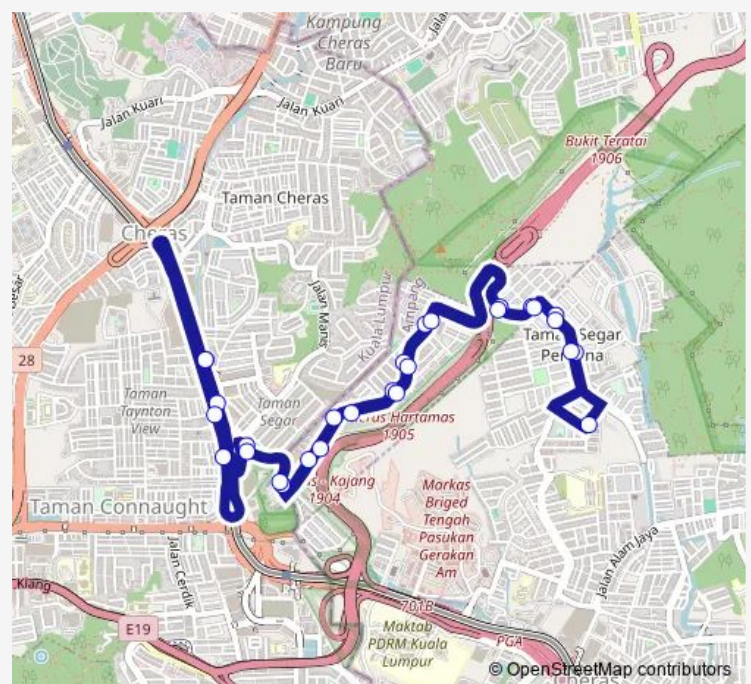

THE Mark Cheras (Opp)

Bayu Mas

Flat Taman Bukit Segar

Route schedule

MRT Taman Mutiara Pintu B — MRT Taman Mutiara Pintu B

Monday 06:00-23:30

Tuesday 06:00-23:30

Wednesday 06:00-23:30

Thursday 06:00-23:30

Friday 06:00-23:30

Saturday 06:00-23:30

Sunday 06:00-23:30

Route info

Direction: MRT Taman Mutiara Pintu B

Stops: 28

Trip Duration: 0 hour 30 min