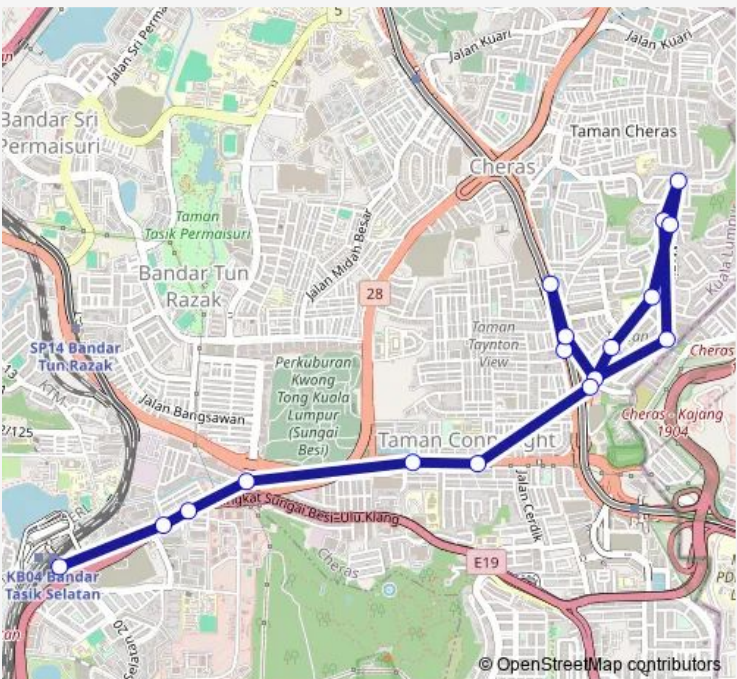

Bus T408 Stesen LRT Bandar Tasik Selatan

[Go to website](#)

Direction
 Hab Bas Taman Segar, Jalan Cheras — Stesen LRT Bandar Tasik Selatan, Mrr2
 17 stops
[Open route schedule](#)

- Hab Bas Taman Segar, Jalan Cheras
- Cimb Taman Mutiara Timur, Jalan Cheras
- Leisure Mall, Jalan Cheras
- Petronas Taman Segar (Opp.), Susur Jalan Cheras
- Tenaga Nasional Berhad (Tnb)
- Flat Taman Segar Height (1), Jalan Manis
- Apartment Taman Supreme, Jalan Jintan Manis
- Flat Taman Segar Height, Jalan Manis
- Banglo Taman Segar, Jalan Manis
- Restoran Ktl
- Caltex (opp.) Lebuhraya Cheras Kajang
- Shell Mcdonalds, Lebuhraya Timur Barat
- Giant, Lebuhraya Timur Barat
- Simpang Puspakom, Jalan Mewah
- Jejantas/Apartment Sri Cendekia, Mrr2
- Pangsapuri Desa Tun Razak, Mrr2
- Stesen LRT Bandar Tasik Selatan, Mrr2

Route schedule
 Hab Bas Taman Segar, Jalan Cheras — Stesen LRT Bandar Tasik Selatan, Mrr2

Monday	06:00
Tuesday	06:00
Wednesday	06:00
Thursday	06:00
Friday	06:00
Saturday	06:00
Sunday	06:00

Route info
 Direction: Hab Bas Taman Segar, Jalan Cheras
 Stops: 17
 Trip Duration: 17 hour 0 min

Direction

Stesen LRT Bandar Tasik Selatan, Mrr2 — Hab Bas Taman Segar, Jalan Cheras

21 stops

[Open route schedule](#)

Stesen LRT Bandar Tasik Selatan, Mrr2

PPR Desa Tun Razak, Mrr2

Puspakom, Lebuhraya Timur Barat

Route info

Direction: Stesen LRT Bandar Tasik Selatan, Mrr2

Stops: 21

Trip Duration: 17 hour 0 min

T408 Bus time schedules and route maps are available in an offline PDF at busmaps.com. Use the busmaps.com website to see live bus times, train schedule or subway schedule, and step-by-step directions for all public transit in Kuala Lumpur