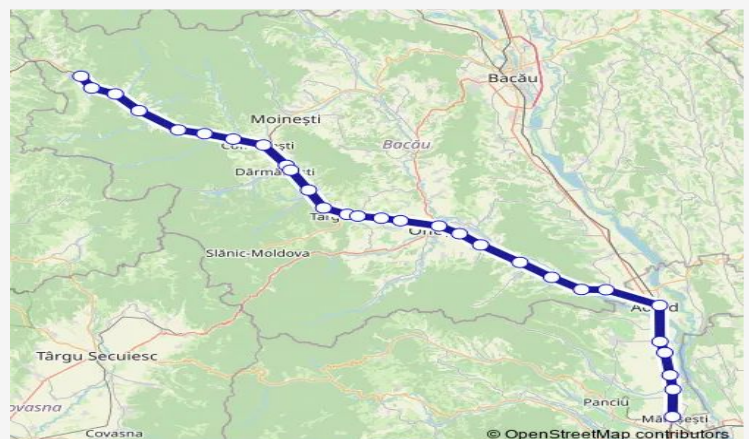

Tuesday 16:21

Wednesday 16:21

Thursday 16:21

Friday 16:21

Saturday —

Sunday —

Route info

Direction: Ghimeș

Stops: 29

Trip Duration: 3 hour 21 min

Onești

Borzești Bacău h.

Borzești Bacău

Căiuți Hm.

Bâlca h.

Cornățel Moldova h.