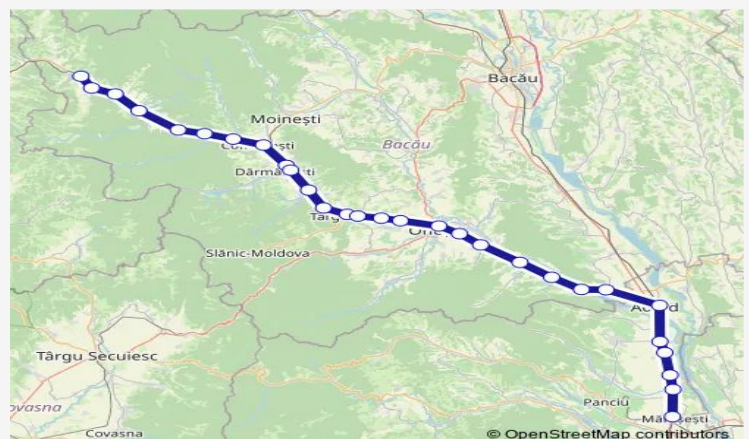

Tuesday 16:21

Wednesday 16:21

Thursday 16:21

Friday 16:21

Saturday —

Sunday —

Route info

Direction: Ghimeș

Stops: 29

Trip Duration: 3 hour 21 min

Onești

Borzești Bacău h.

Borzești Bacău

Căiuți Hm.

Bâlca h.

Cornățel Moldova h.