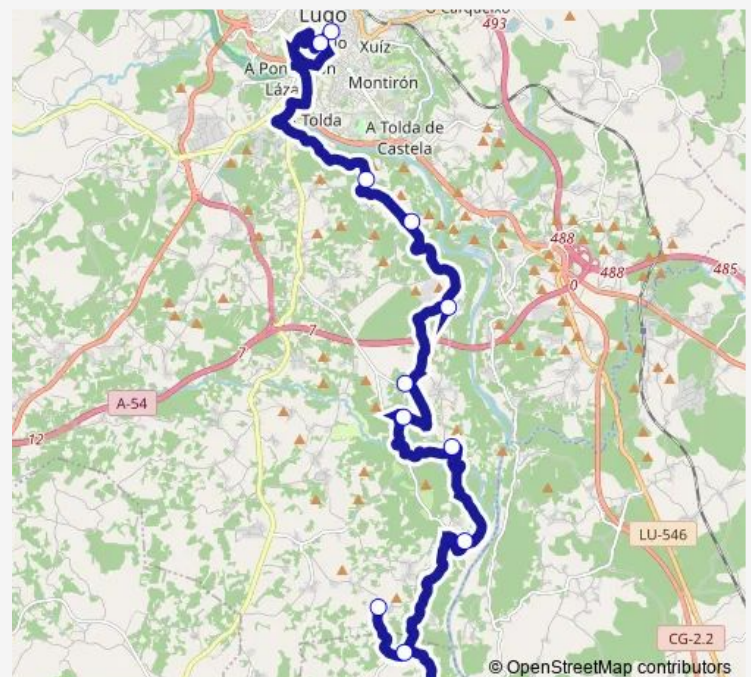

### Route schedule

Lugo E.A. — Ferroi

Monday 14:30

Tuesday 14:30

Wednesday 14:15

Thursday 14:15

Friday 14:15

Saturday —

### Route info

Direction: Lugo E.A.

Stops: 13

Trip Duration: 0 hour 45 min

■ Xg890011 — Lugo E.A.-Ferroi