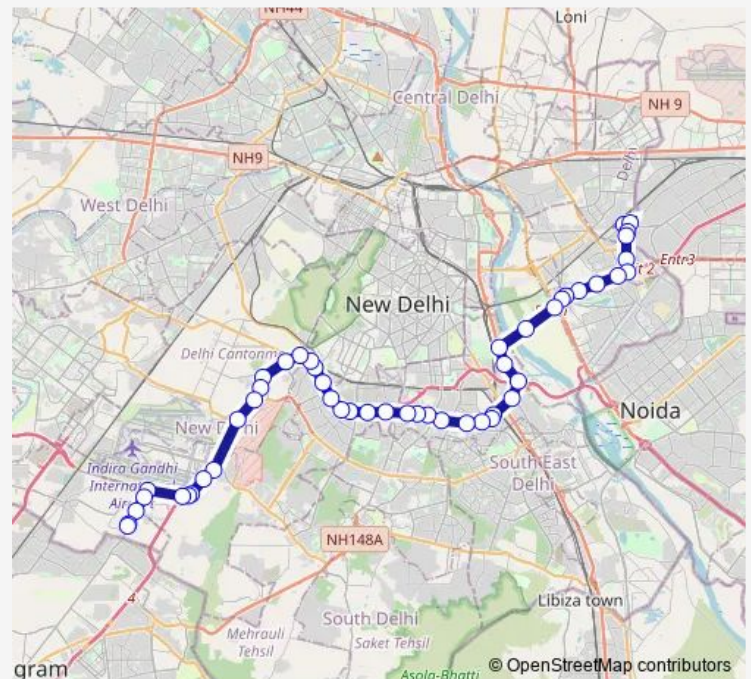

Sri Niwaspuri / PG DAV College Lajpat Nagar

Lajpat Nagar Ring Road

Gupta Market

Route schedule

Anand Vihar Isbt Terminal — Kapashera Border

Monday 04:40-20:35

Tuesday 04:40-20:35

Wednesday 04:40-20:35

Thursday 04:40-20:35

Friday 04:40-20:35

Saturday 04:40-20:35

Sunday 04:40-20:35

Route info

Direction: Anand Vihar Isbt Terminal

Stops: 49

Trip Duration: 2 hour 23 min

■ 543aup

Andrews Ganj

South Extension-2

South Extn Kotla Petrol Pump

Aiims

SJ Hospital Ring Road

Nauroji Nagar

Hyatt Hotel (Gail)