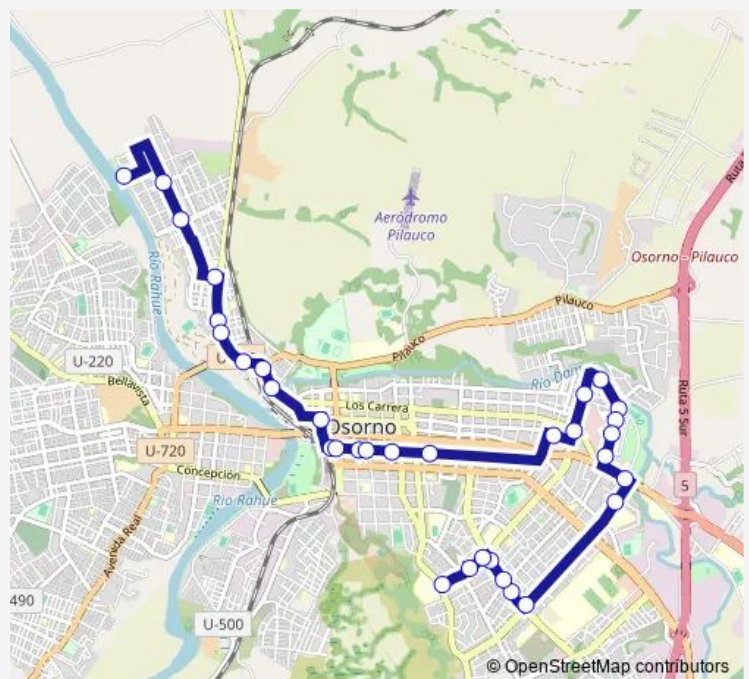

Route schedule

Terminal De Buses Línea 26 — César Ercilla / Doctor Guillermo Buhler

Monday	06:50
Tuesday	06:50
Wednesday	06:50
Thursday	06:50
Friday	06:50
Saturday	07:30
Sunday	08:30

Route info

Direction: Terminal De Buses Línea 26

Stops: 33

Trip Duration: 0 hour 26 min

L26-T — Población Parque Norte - Hospital

Dieciocho De Septiembre / Miguel De Unamuno

Dieciocho De Septiembre / Milton Vásquez

Dieciocho De Septiembre / Julio Buschman

## Route schedule

César Ercilla / Doctor Guillermo Buhler — Terminal De Buses Línea 26

Monday 07:16

Tuesday 07:16

Wednesday 07:16

Thursday 07:16

Friday 07:16

Saturday 07:56

## Route info

Direction: César Ercilla / Doctor Guillermo Buhler

Stops: 19

Trip Duration: 0 hour 26 min

L26-T Bus time schedules and route maps are available in an offline PDF at [busmaps.com](http://busmaps.com). Use the [busmaps.com](http://busmaps.com) website to see live bus times, train schedule or subway schedule, and step-by-step directions for all public transit in Osorno